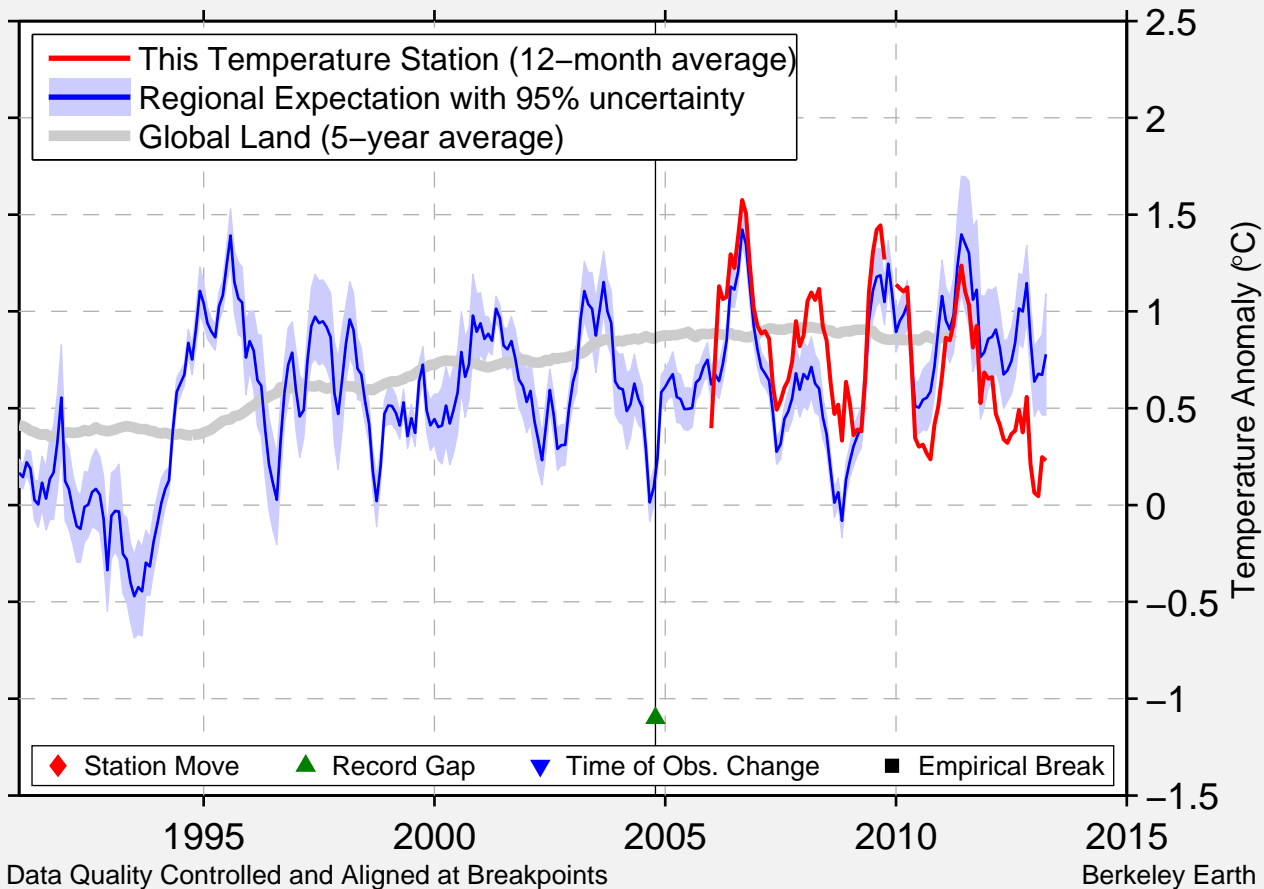

GRANADA/ARMILLA

37.133 N, 3.625 W (Spain)

Data Quality Controlled and Aligned at Breakpoints

Berkeley Earth