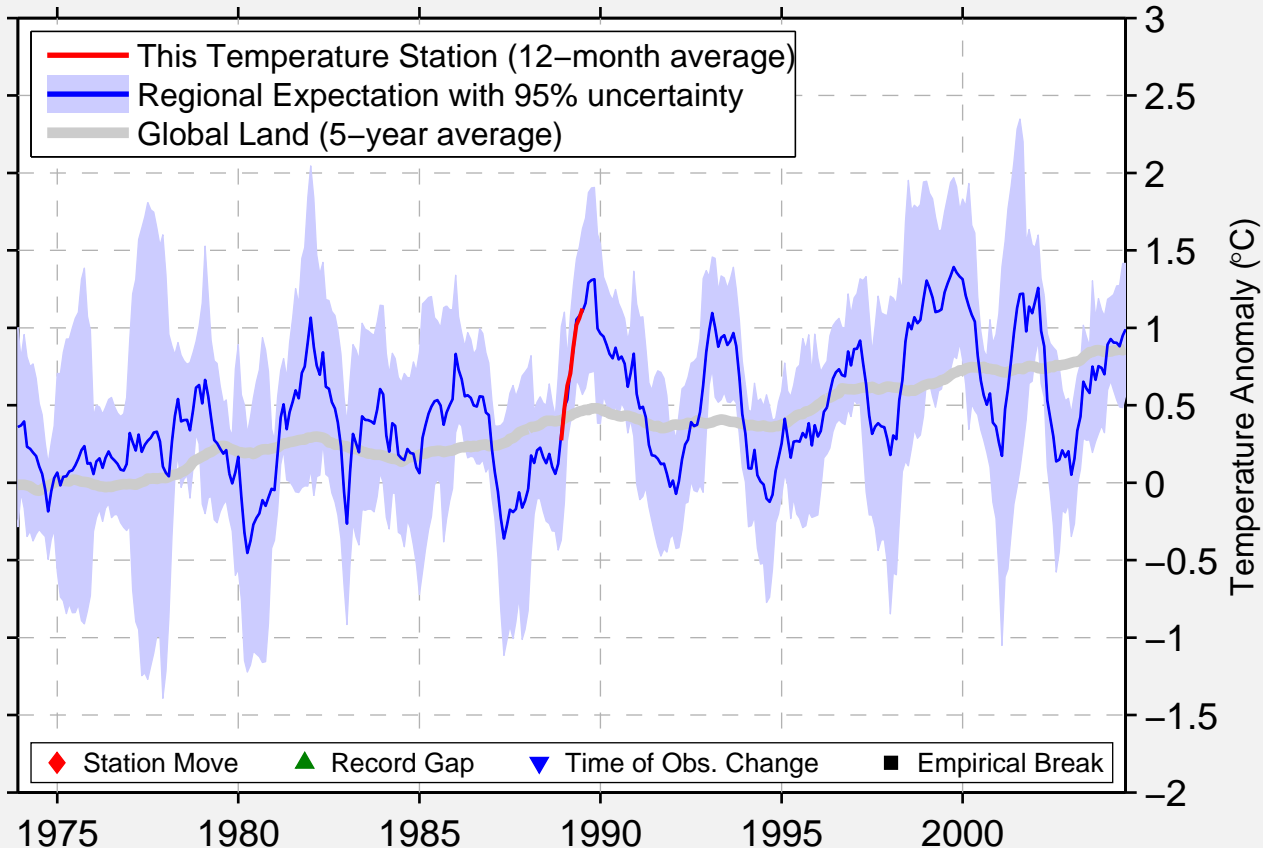

GRYTVIKEN/FLAT BLUF

54.267 S, 36.500 W (South Georgia and South Sandwich Islands [United Kingdom])

Data Quality Controlled and Aligned at Breakpoints

Berkeley Earth