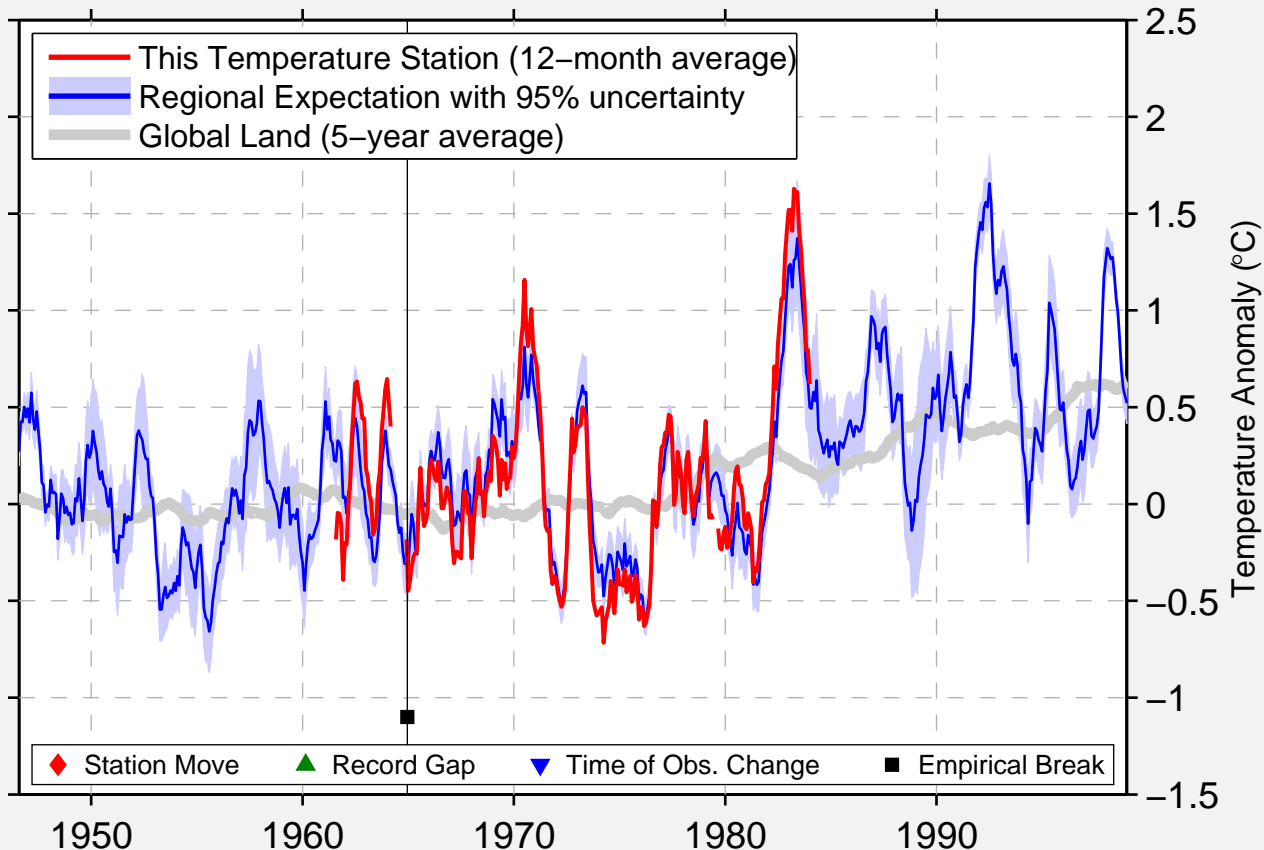

GOOLDVILLE – HOSP

22.880 S, 30.480 E (South Africa)

Data Quality Controlled and Aligned at Breakpoints

Berkeley Earth