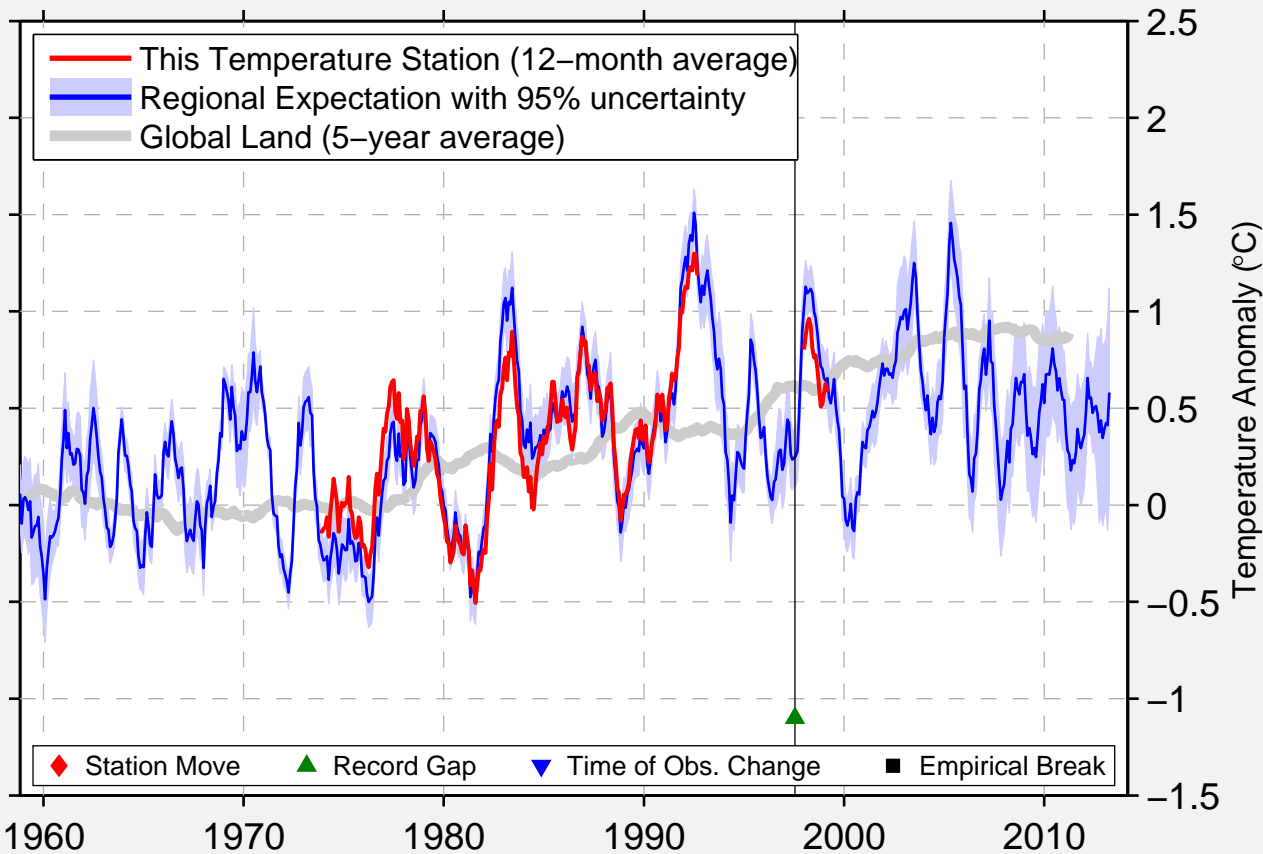

NELSPRUIT

25.433 S, 30.983 E (South Africa)

◆ Station Move ▲ Record Gap ▼ Time of Obs. Change ■ Empirical Break