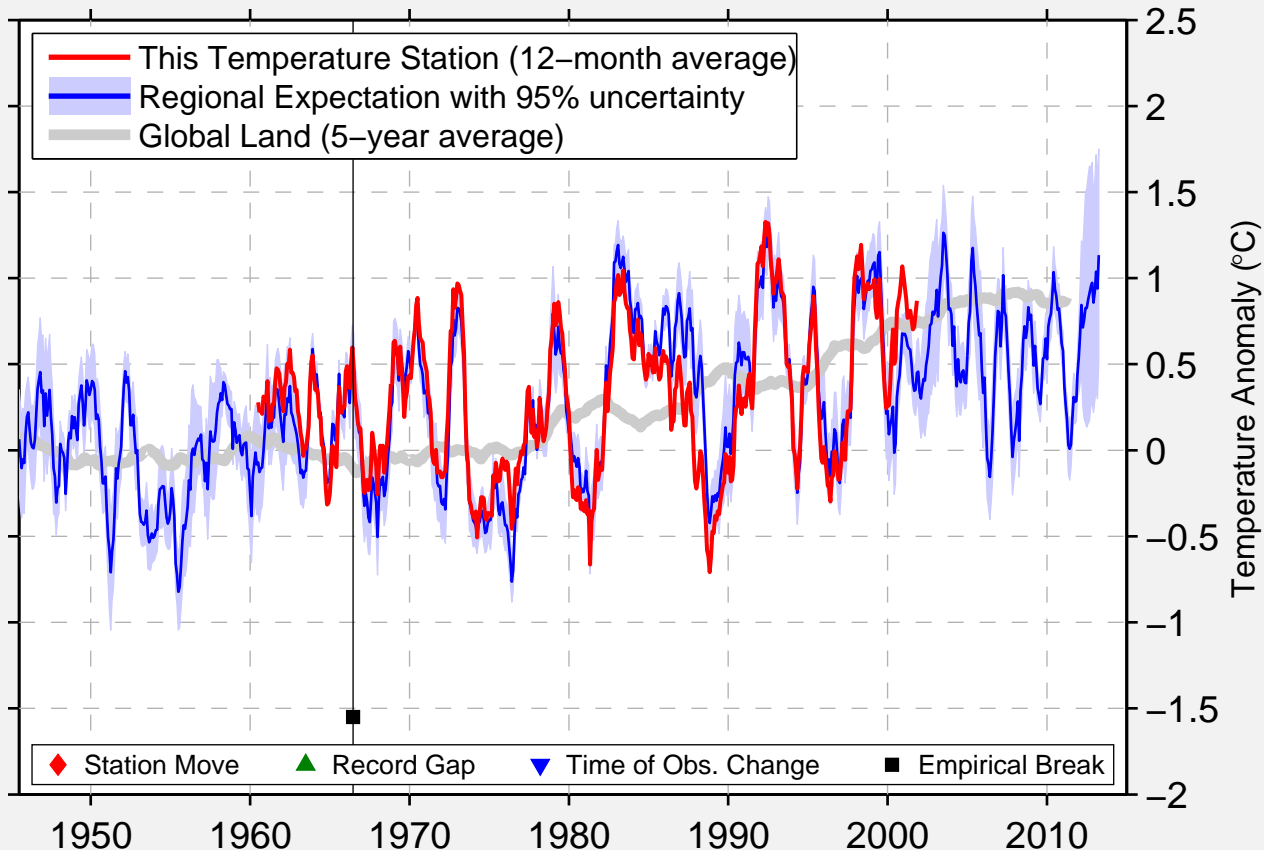

# BUFFELSPOORT II AGR

25.752 S, 27.480 E (South Africa)

Data Quality Controlled and Aligned at Breakpoints

Berkeley Earth