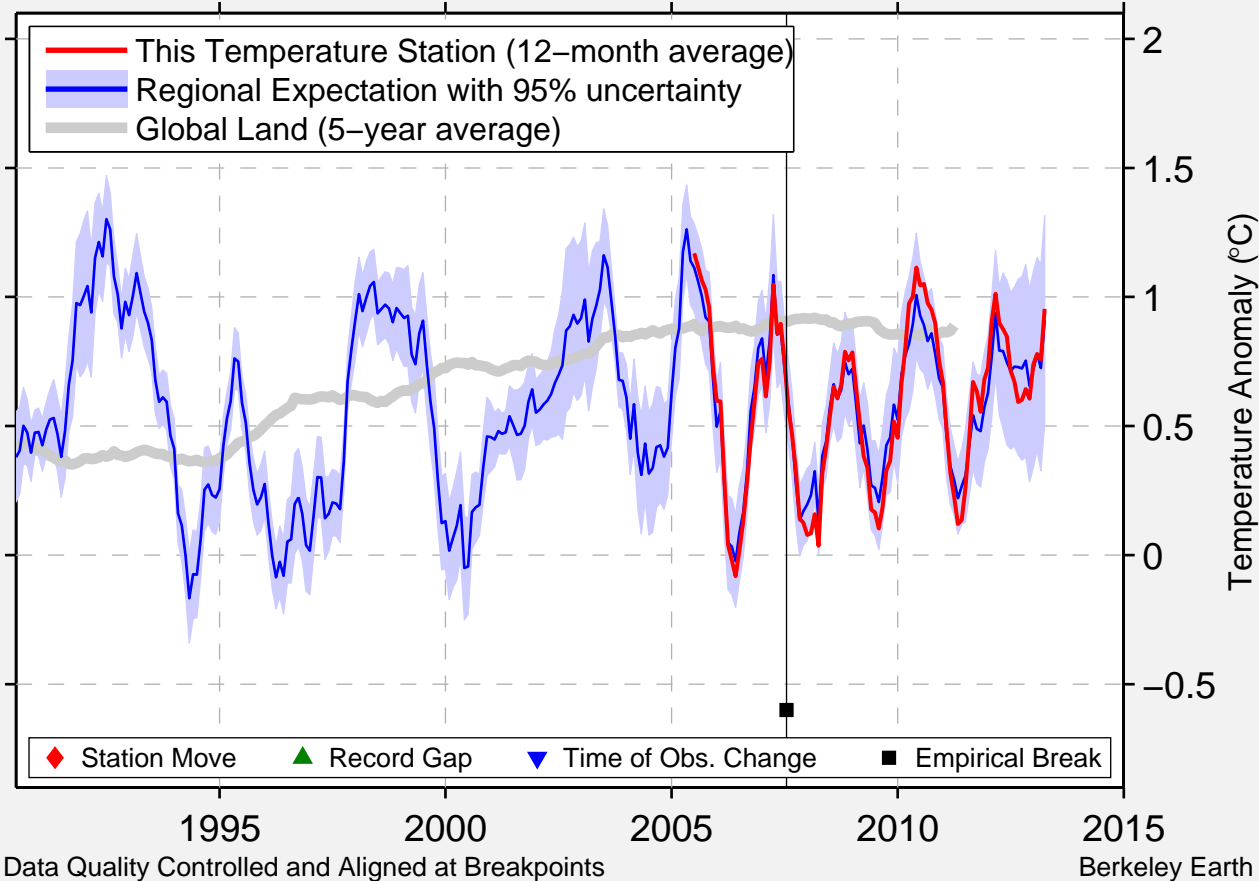

JOHANNESBURG B/G

26.150 S, 28.000 E (South Africa)

Data Quality Controlled and Aligned at Breakpoints

Berkeley Earth