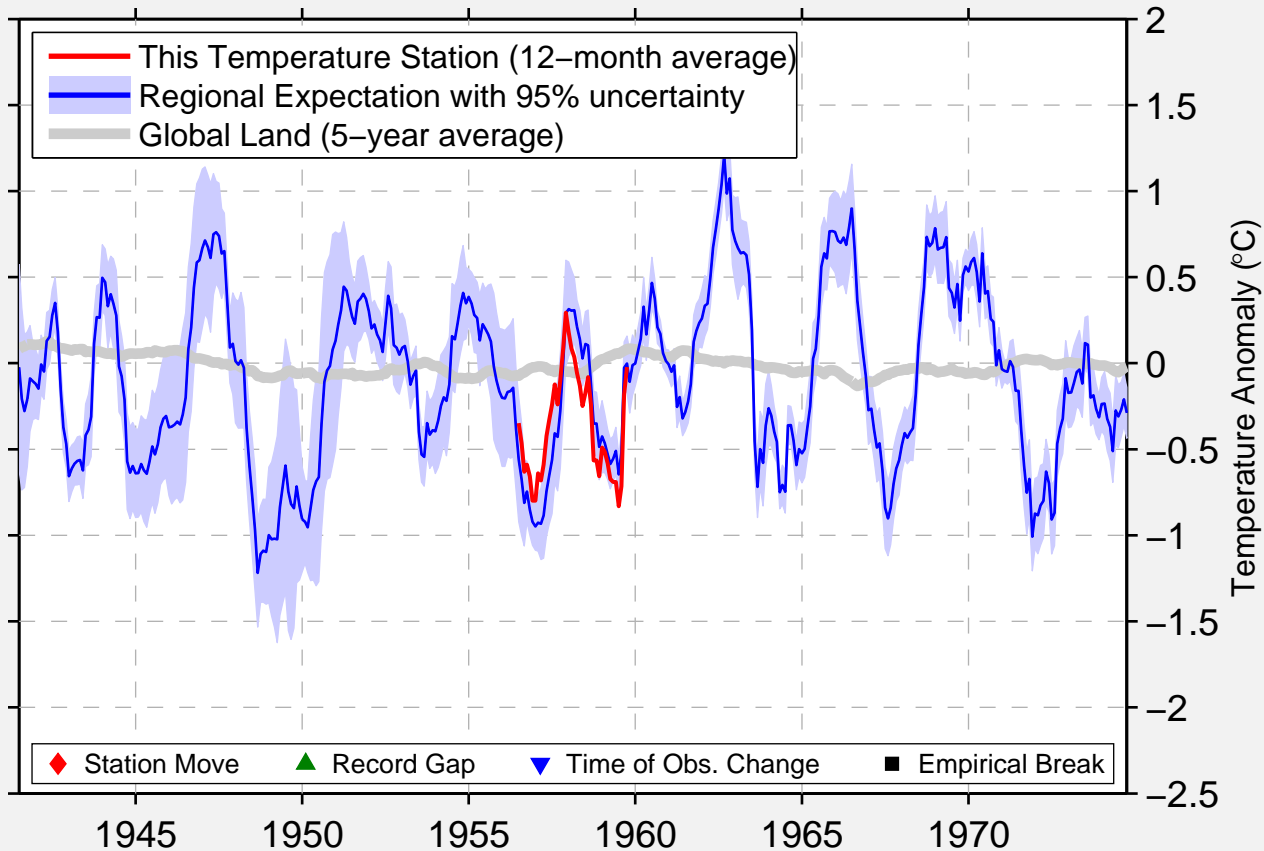

MAGWA

29.200 N, 48.000 E (Kuwait)

Data Quality Controlled and Aligned at Breakpoints

Berkeley Earth