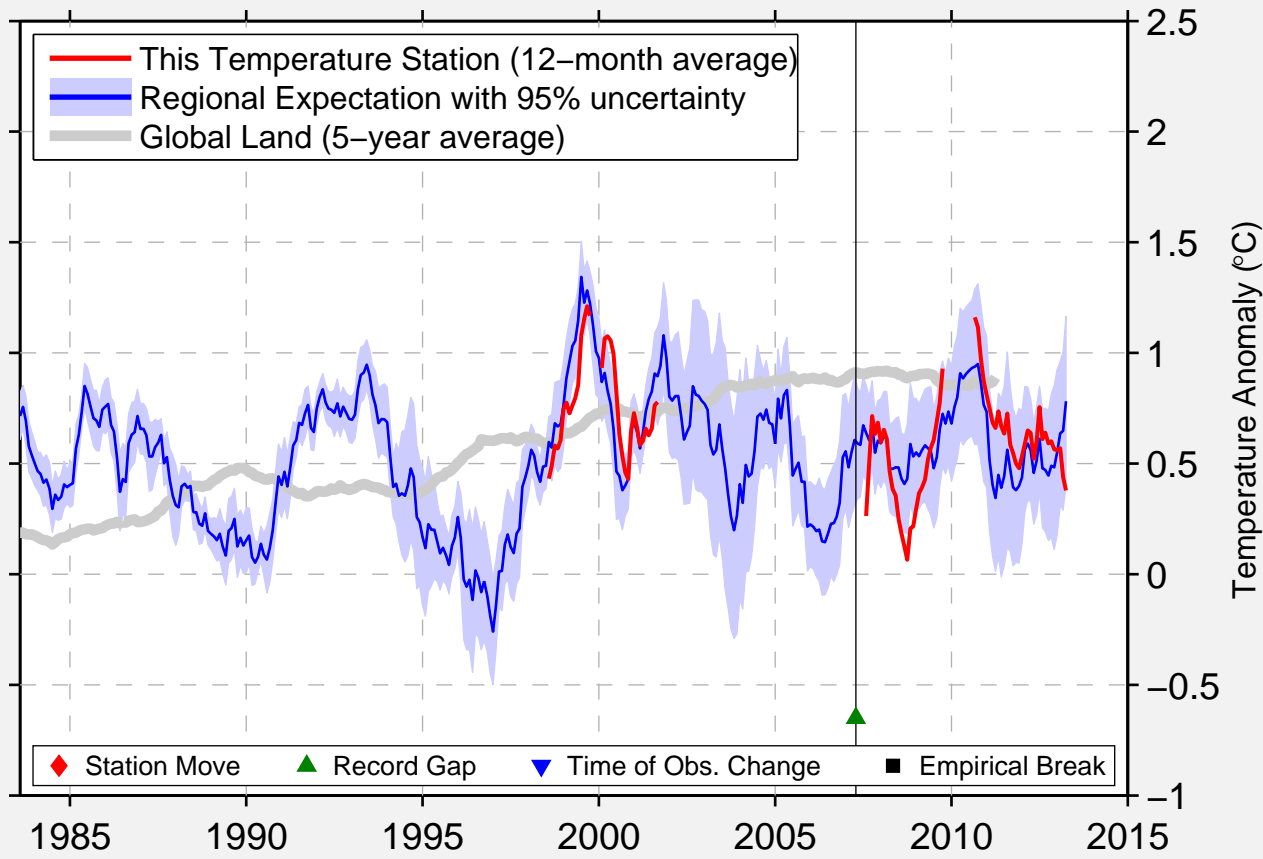

PORT ALFRED AIRPORT

33.584 S, 26.883 E (South Africa)

Data Quality Controlled and Aligned at Breakpoints

Berkeley Earth