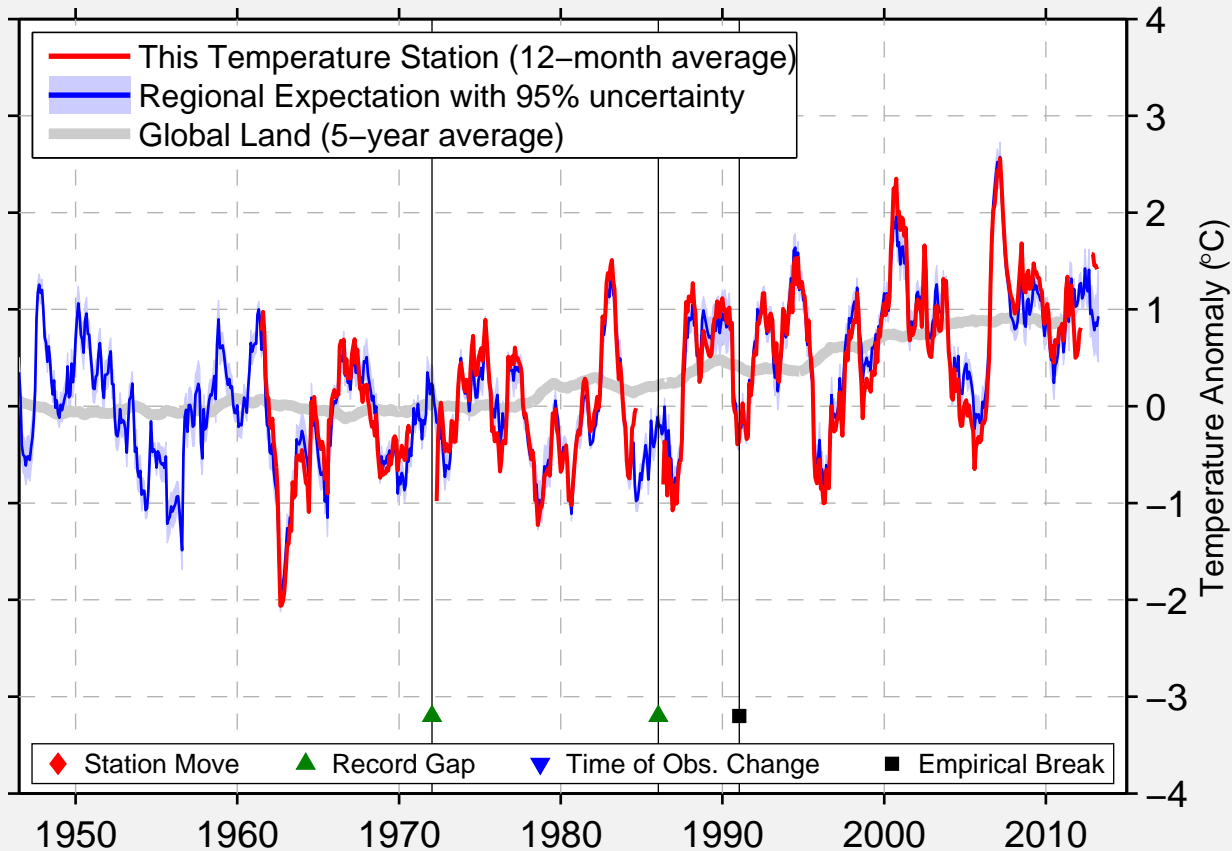

MURSKA SOBOTA–RAKICAN

46.700 N, 16.200 E (Slovenia)

Data Quality Controlled and Aligned at Breakpoints

Berkeley Earth