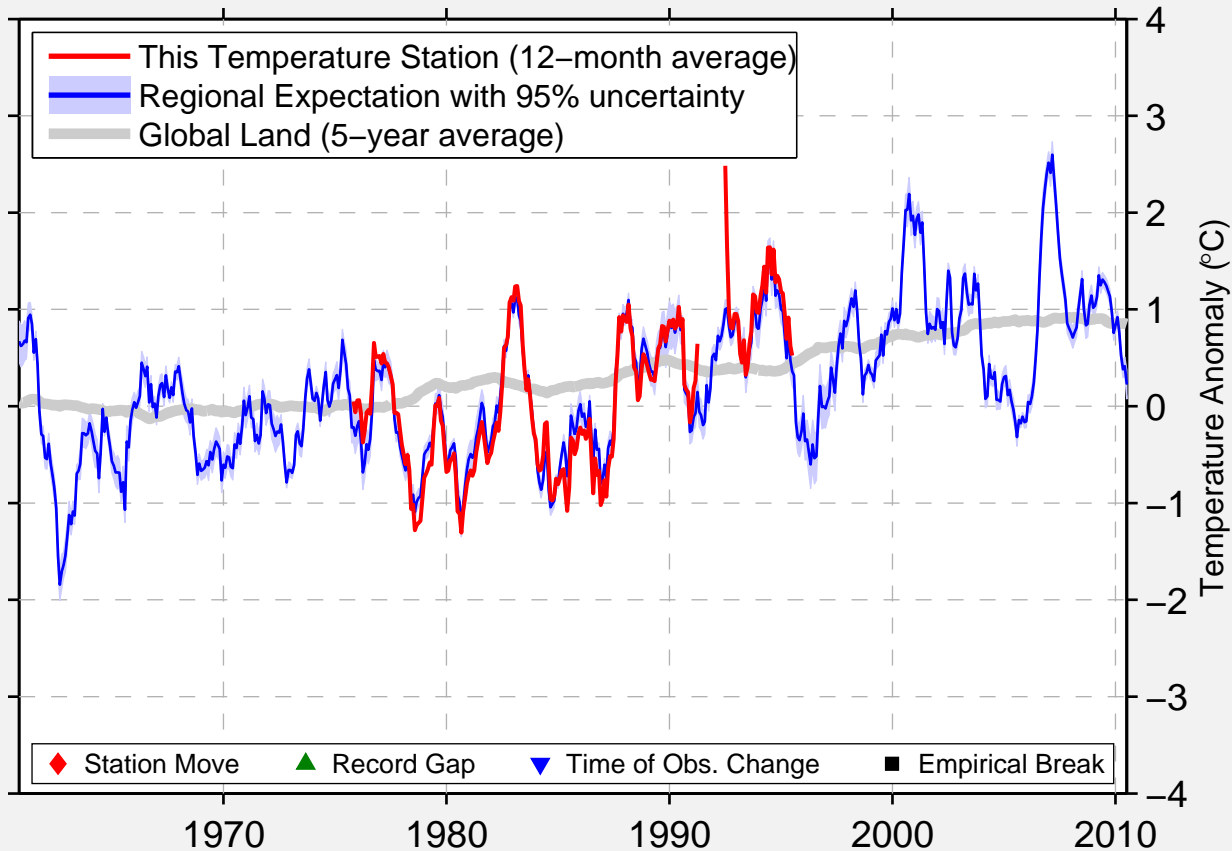

# MARIBOR/TABOR

46.508 N, 15.666 E (Slovenia)

Data Quality Controlled and Aligned at Breakpoints

Berkeley Earth