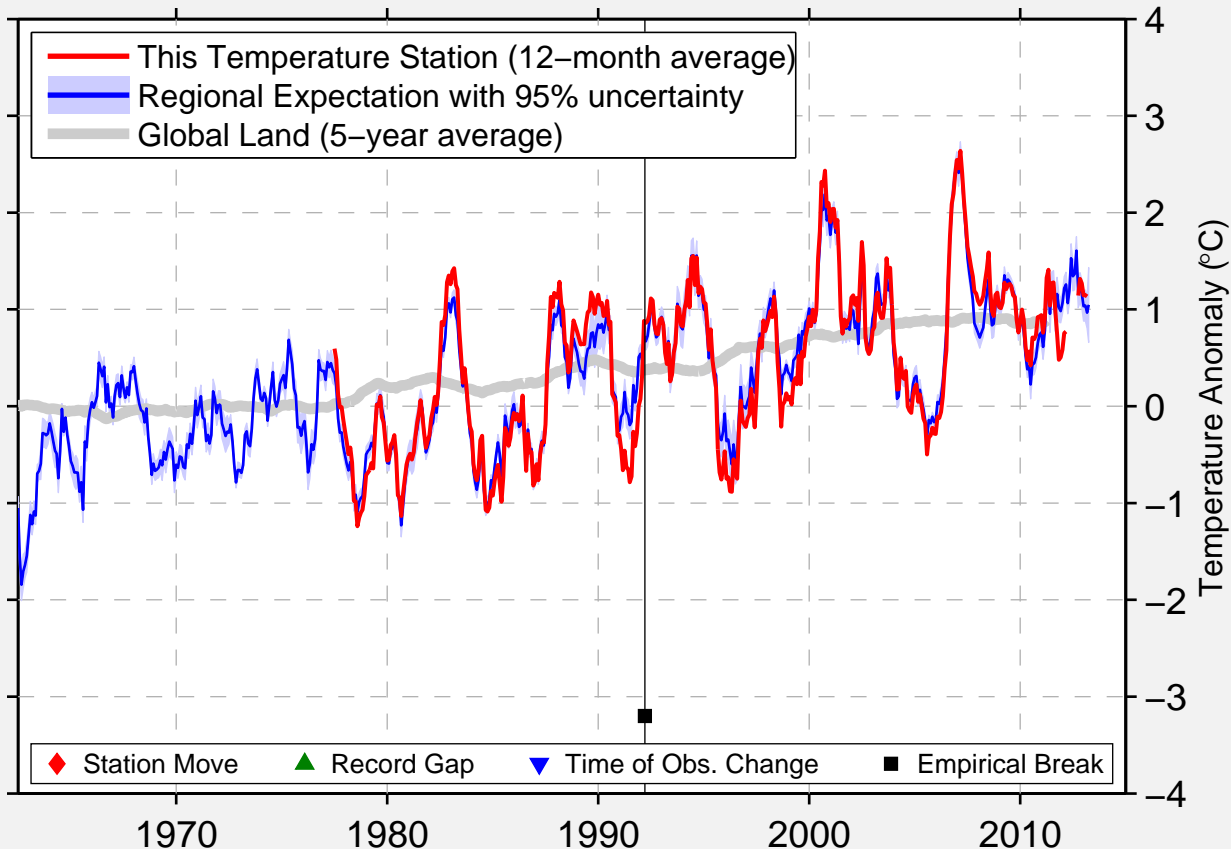

# MARIBOR-LETALISCE

46.500 N, 15.700 E (Slovenia)

Data Quality Controlled and Aligned at Breakpoints

Berkeley Earth