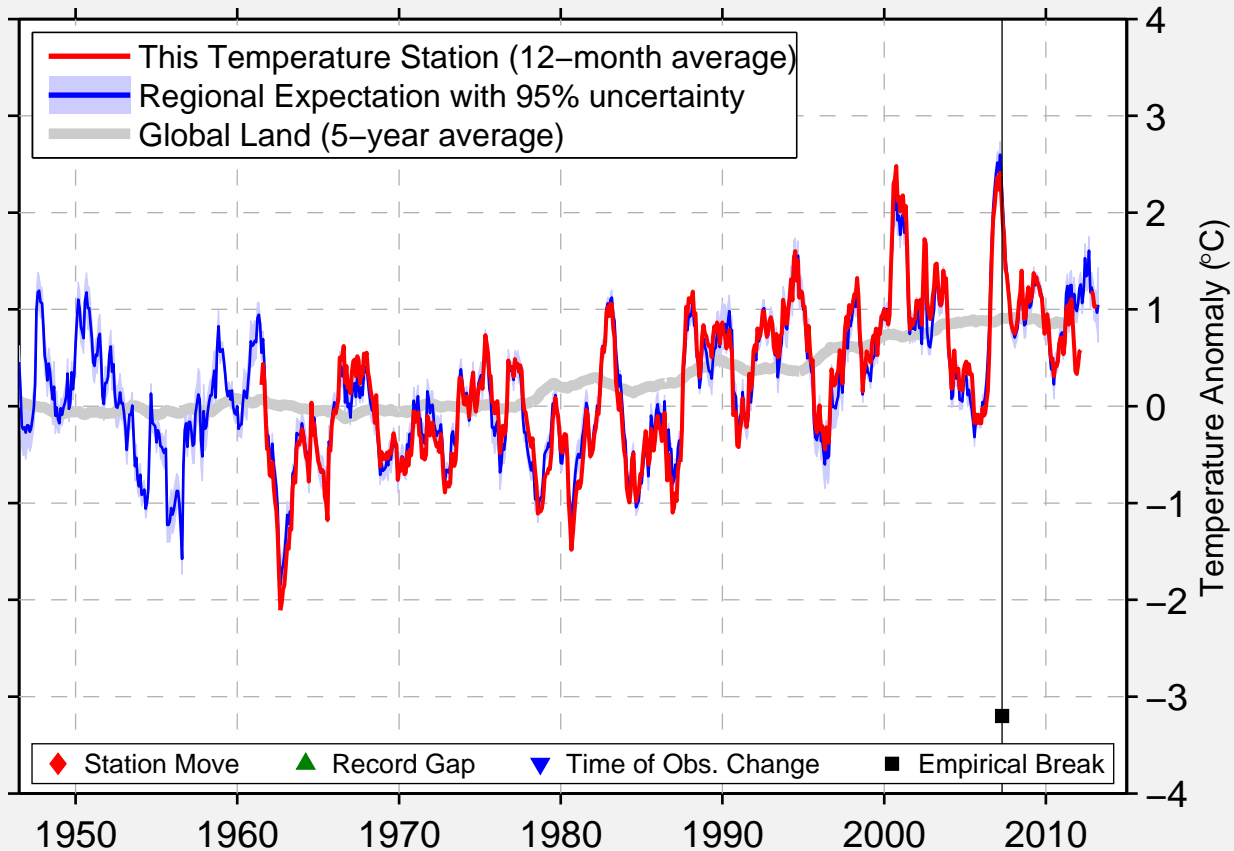

SMARTNO PRI SLOVENJ GRADCU

46.500 N, 15.100 E (Slovenia)

◆ Station Move ▲ Record Gap ▼ Time of Obs. Change ■ Empirical Break

Data Quality Controlled and Aligned at Breakpoints

Berkeley Earth