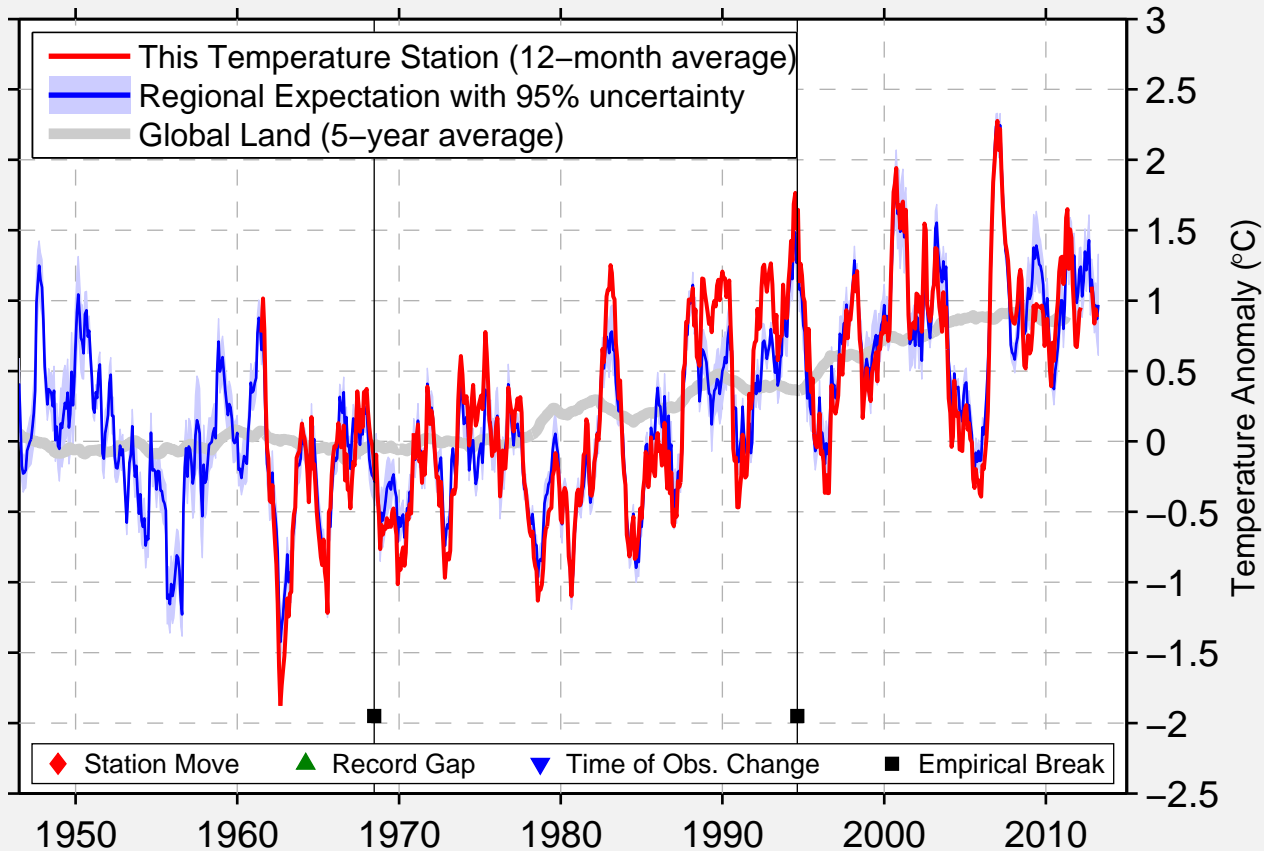

RATECE-PLANICA

46.500 N, 13.700 E (Slovenia)

Data Quality Controlled and Aligned at Breakpoints

Berkeley Earth