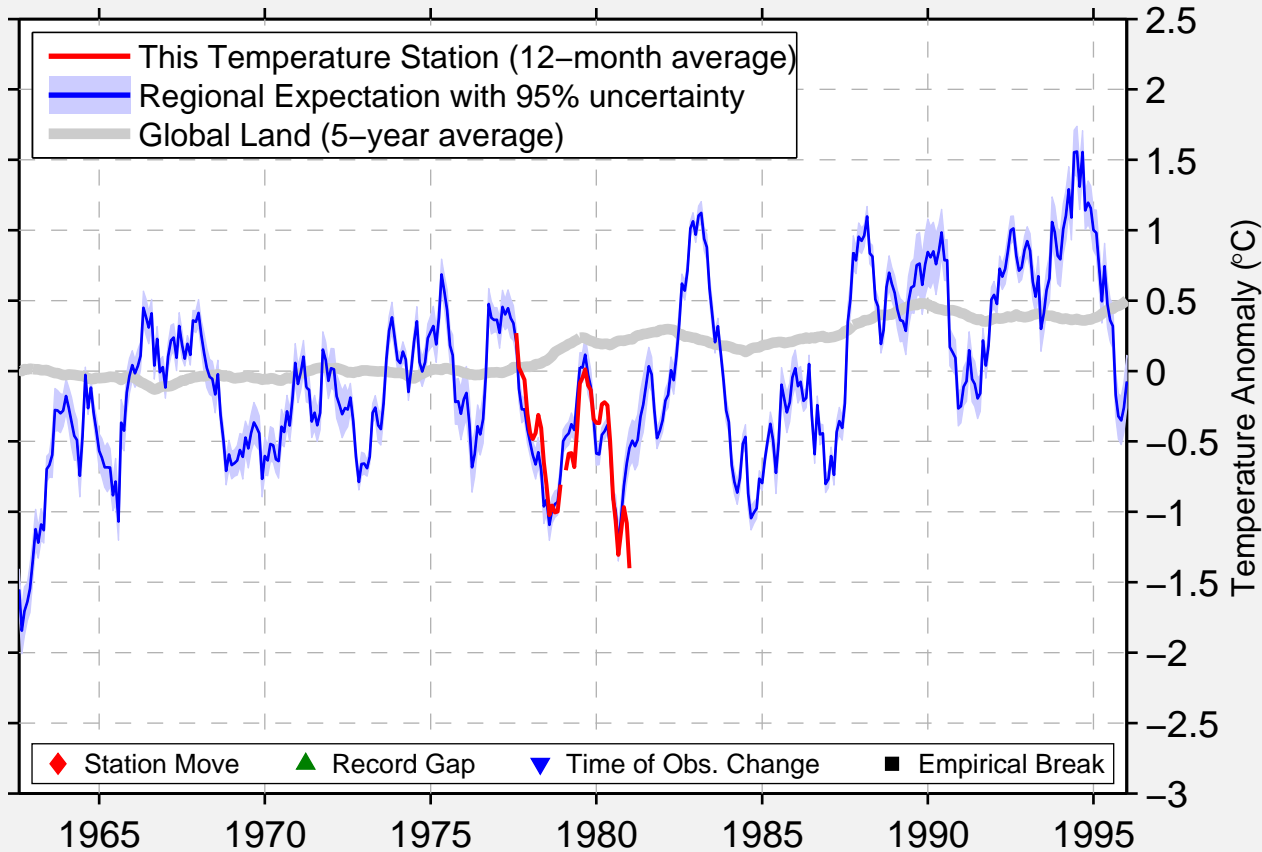

SMARTNO

46.483 N, 15.117 E (Slovenia)

Data Quality Controlled and Aligned at Breakpoints

Berkeley Earth