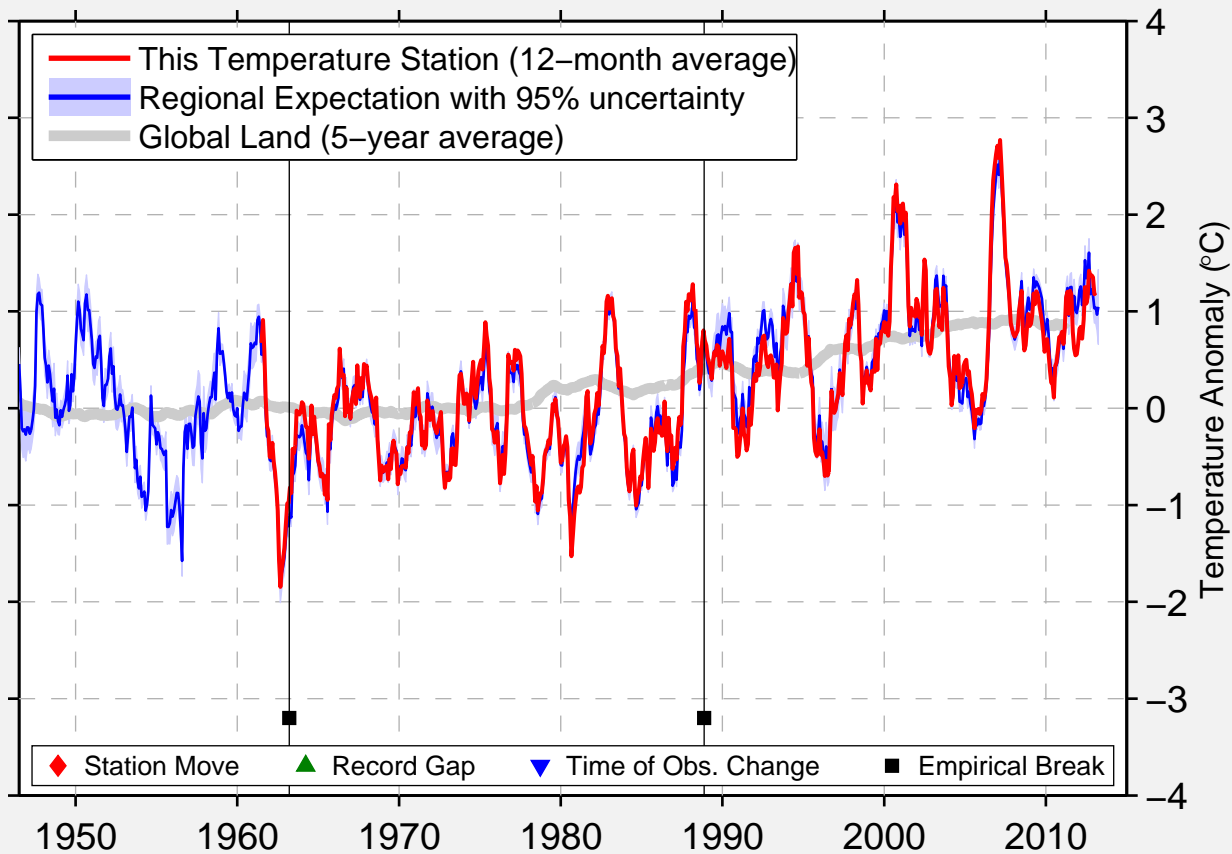

# NOVA VAS NA BLOKAH

45.800 N, 14.500 E (Slovenia)

Data Quality Controlled and Aligned at Breakpoints

Berkeley Earth