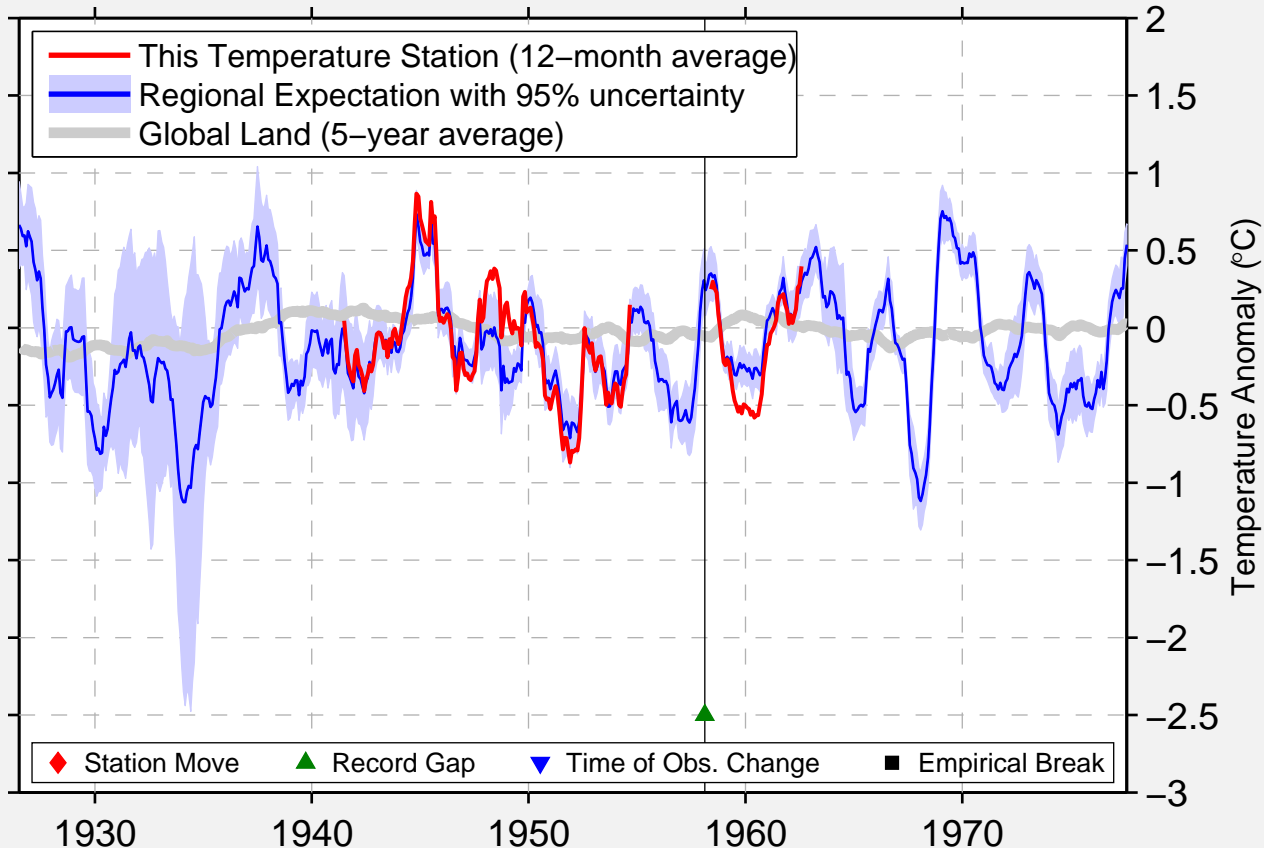

# DAKAR-OUAKAM

14.670 N, 17.430 W (Senegal)

Data Quality Controlled and Aligned at Breakpoints

Berkeley Earth