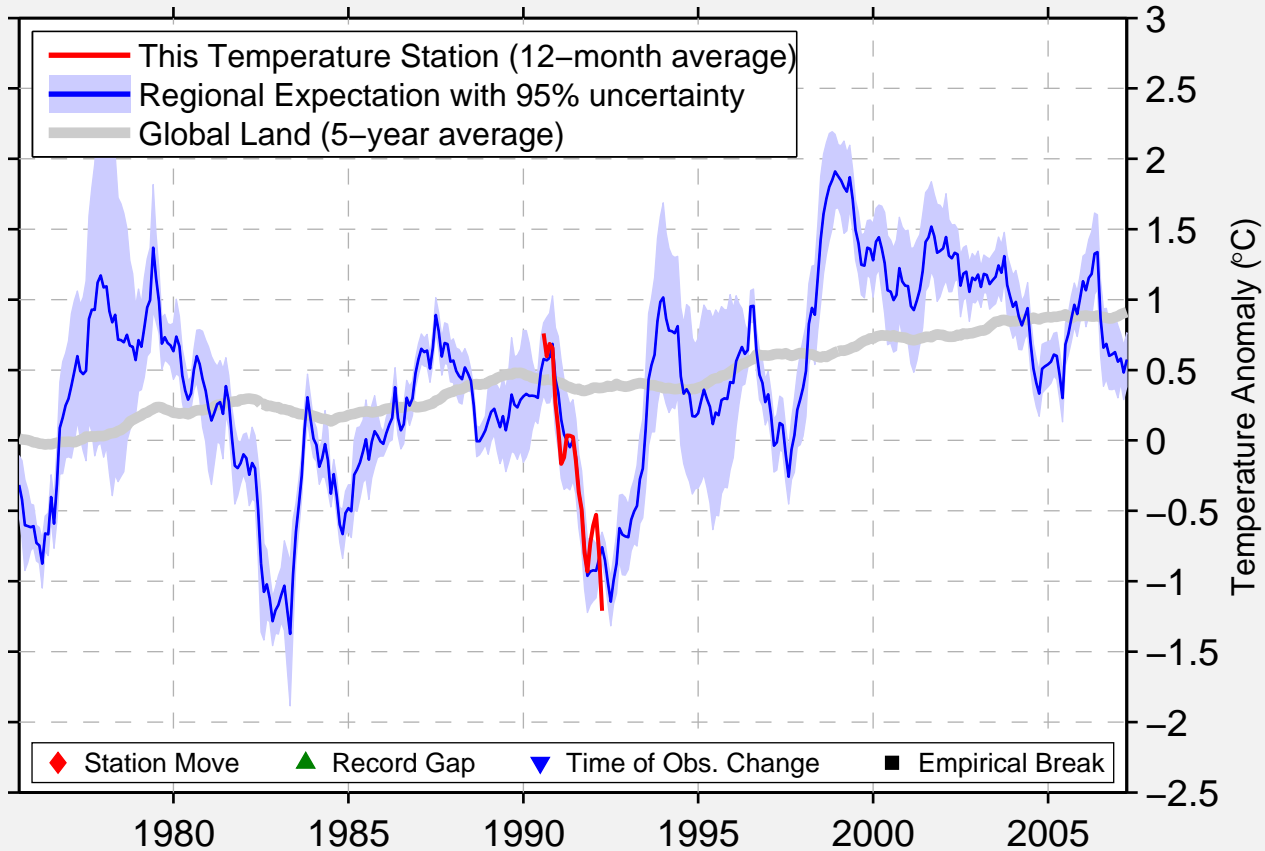

KING KHALID MIL CTY

27.900 N, 45.533 E (Saudi Arabia)

Data Quality Controlled and Aligned at Breakpoints

Berkeley Earth