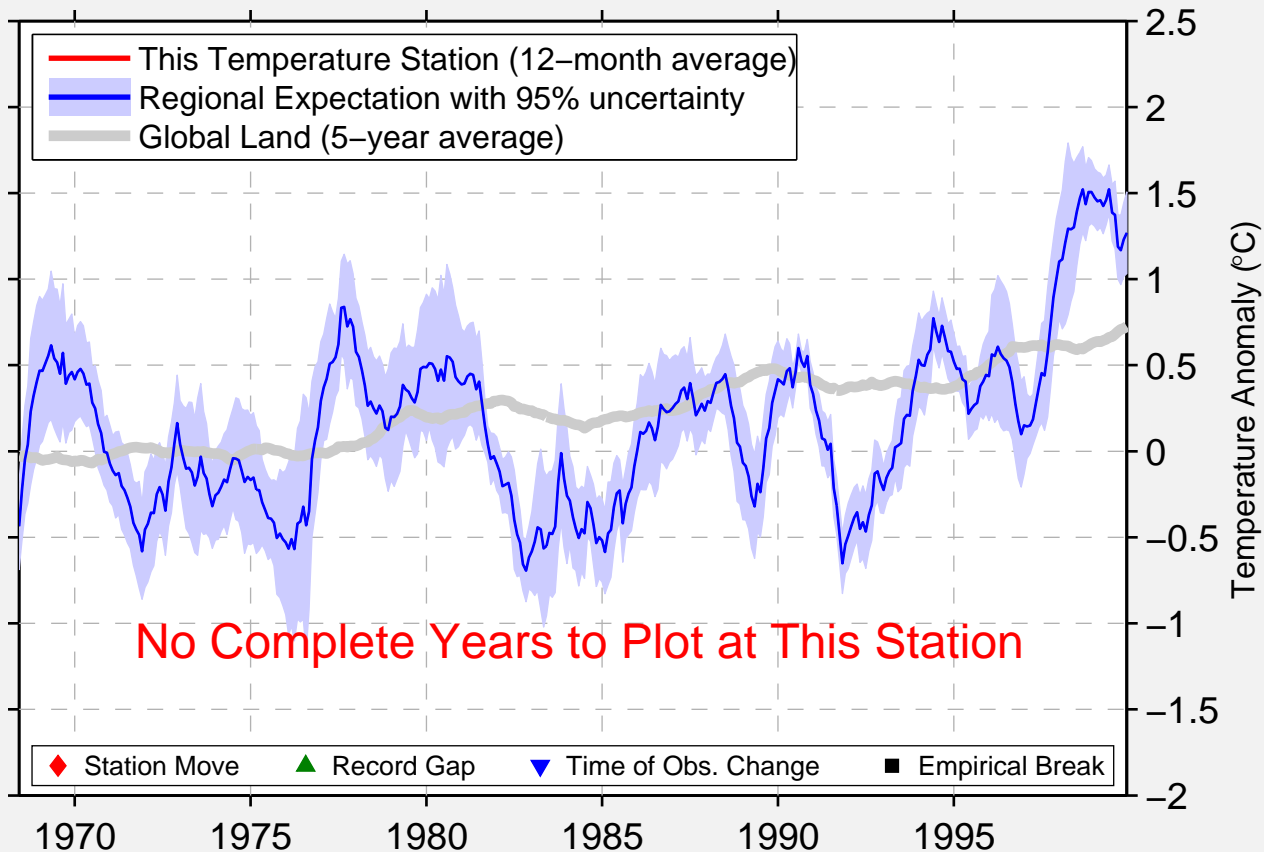

# OBUYLAH (AUT)

22.217 N, 50.883 E (Saudi Arabia)

Data Quality Controlled and Aligned at Breakpoints

Berkeley Earth