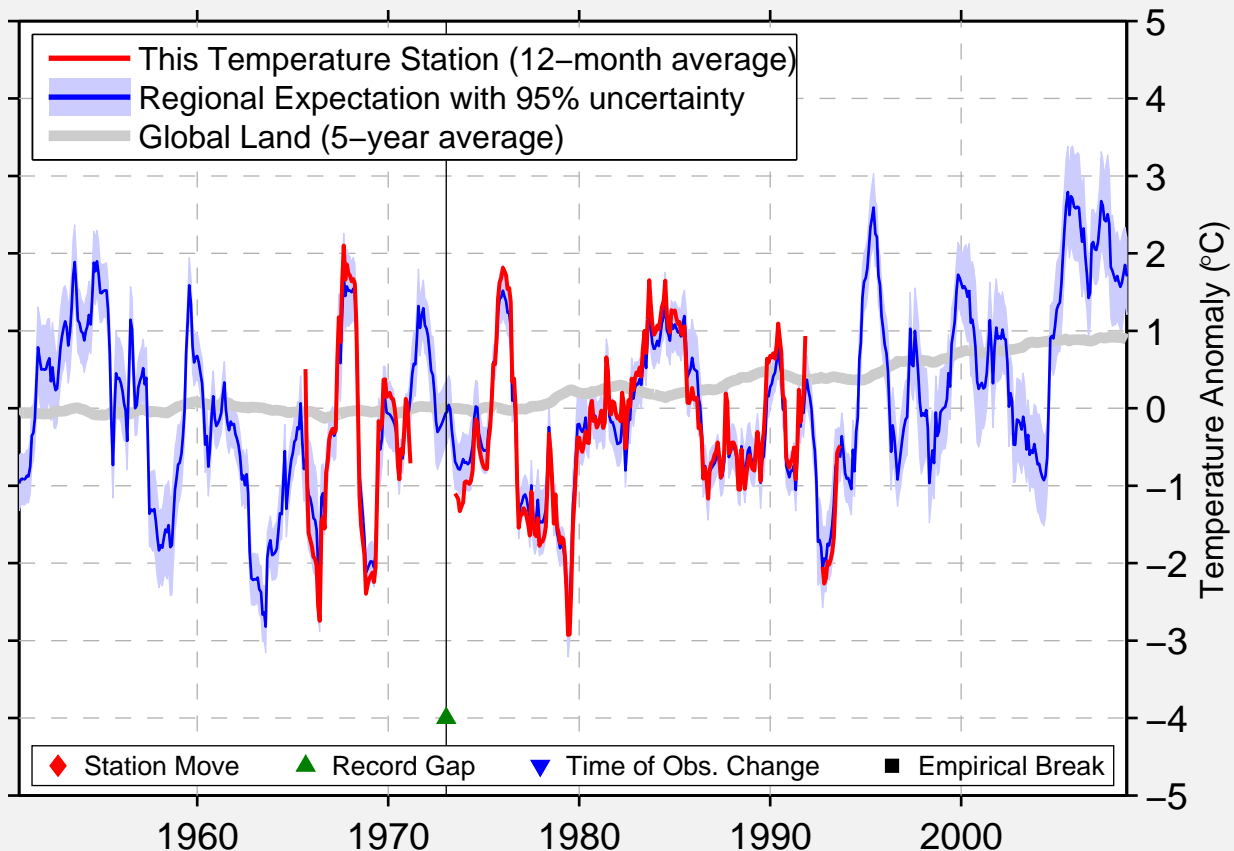

CAPE PESCHANIY

79.383 N, 102.417 E (Russia)

Data Quality Controlled and Aligned at Breakpoints

Berkeley Earth