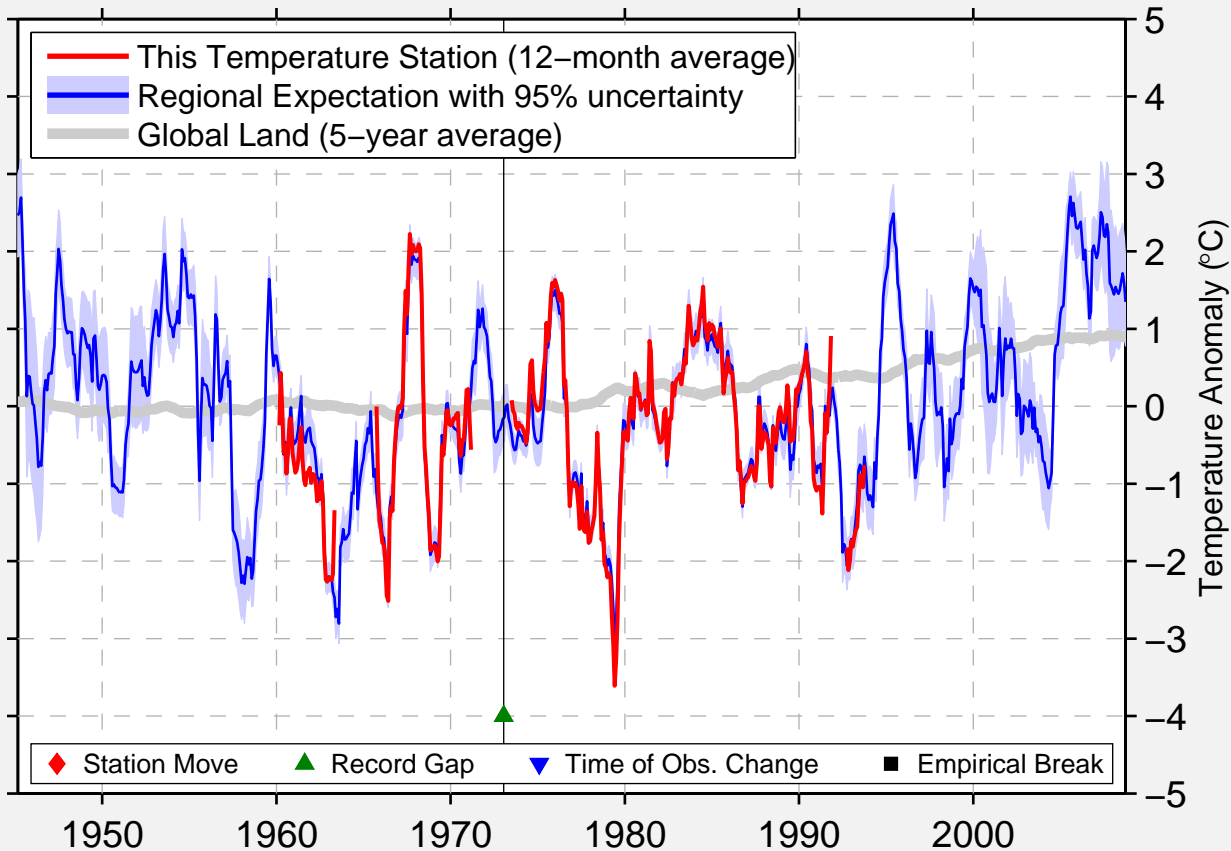

# MALYY TAYMIR ISLAND

78.133 N, 107.200 E (Russia)

Data Quality Controlled and Aligned at Breakpoints

Berkeley Earth