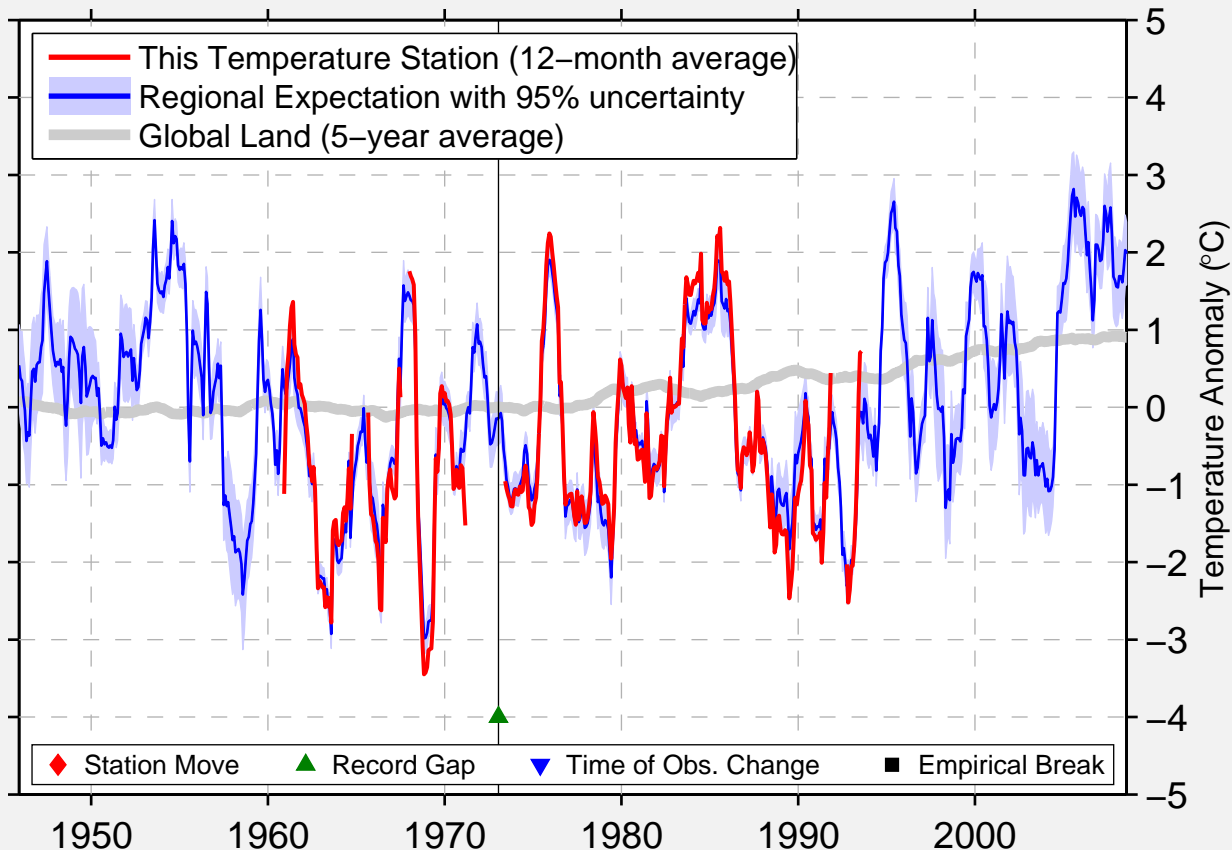

ISACHENKO ISLAND

77.283 N, 89.667 E (Russia)

Data Quality Controlled and Aligned at Breakpoints

Berkeley Earth