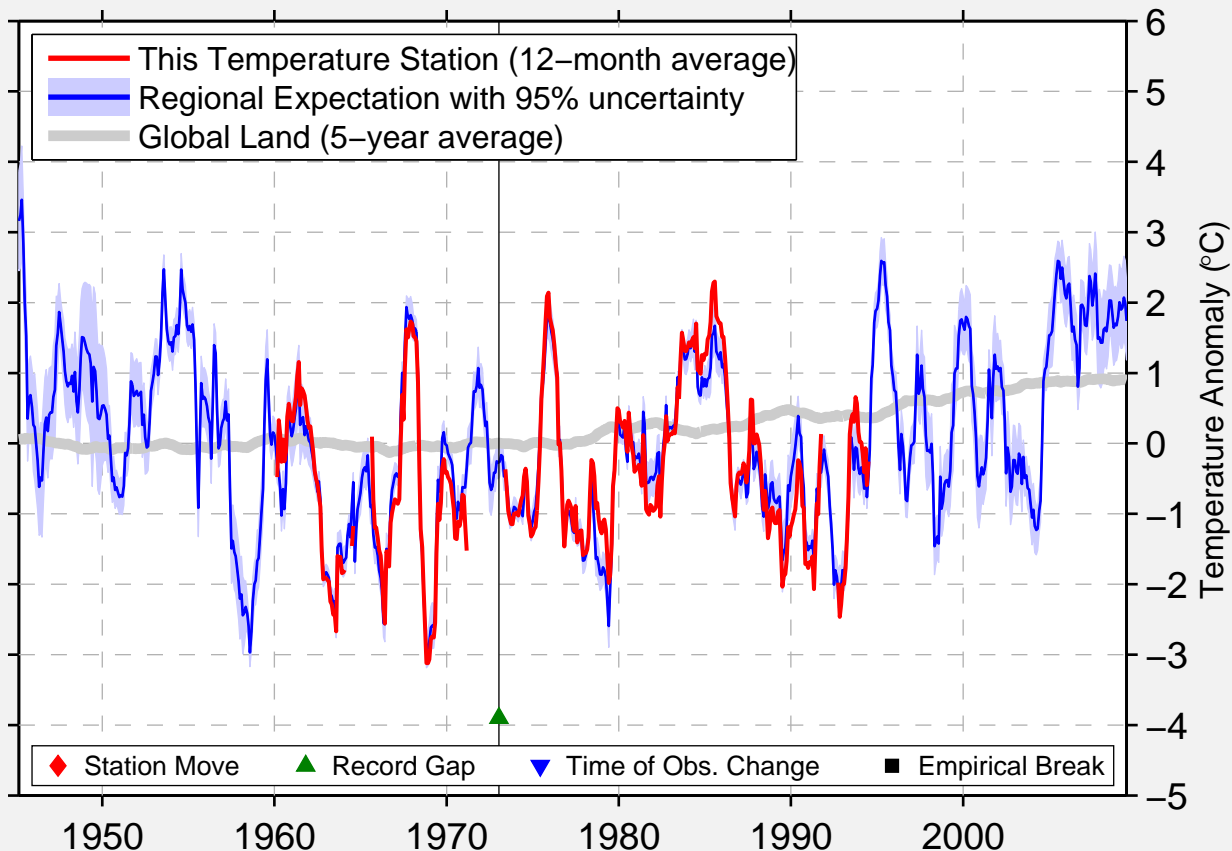

RUSSKIY ISLAND

77.183 N, 96.583 E (Russia)

Data Quality Controlled and Aligned at Breakpoints

Berkeley Earth