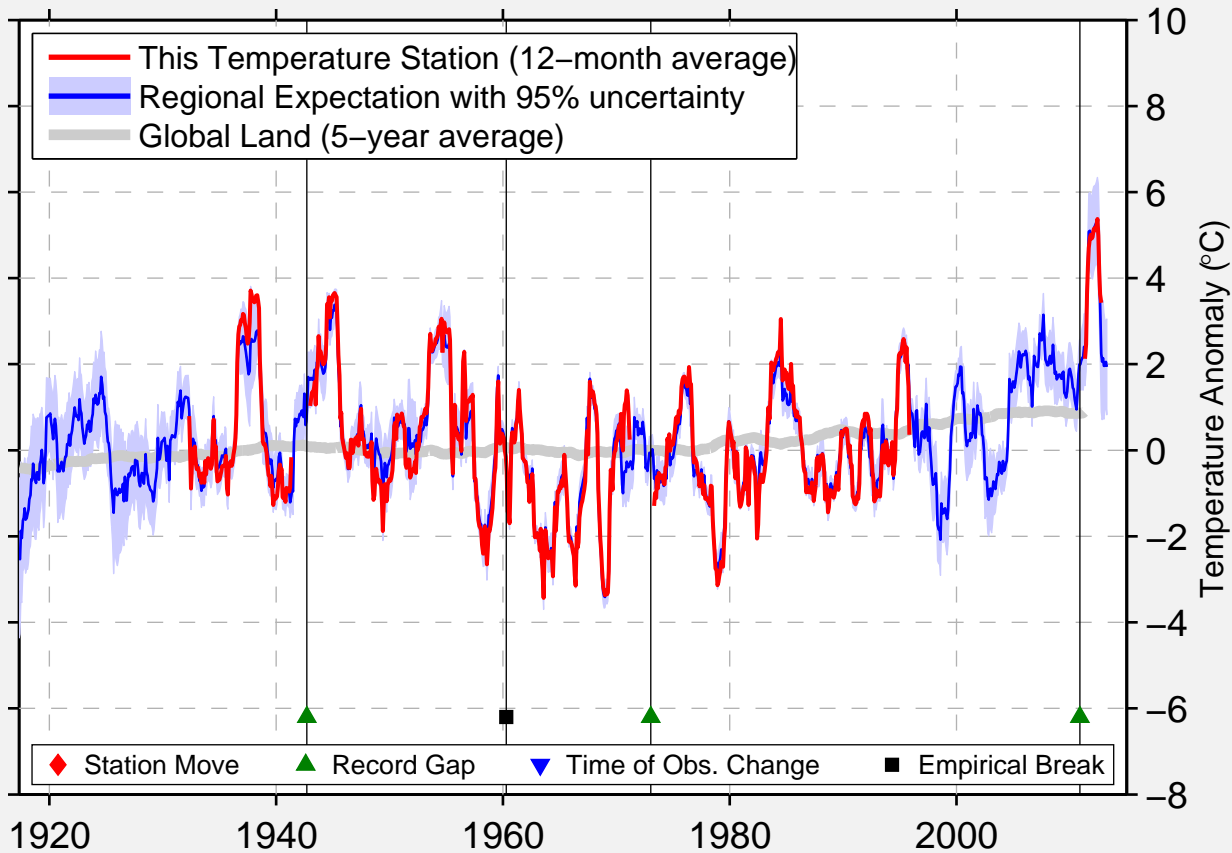

# MYS ZHELANIYA / NOVAYA ZE

76.953 N, 68.553 E (Russia)

Data Quality Controlled and Aligned at Breakpoints

Berkeley Earth