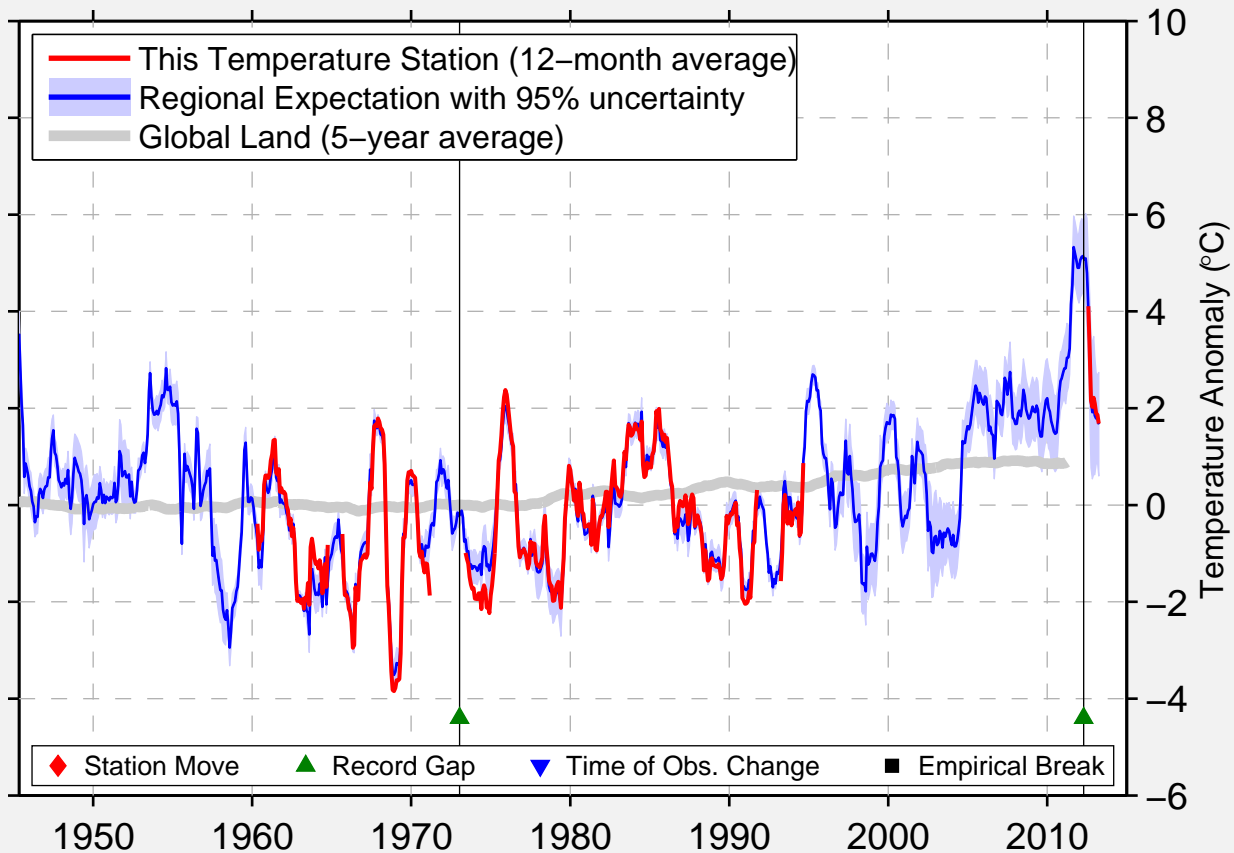

# TROYNOY ISLAND

75.952 N, 82.946 E (Russia)

Data Quality Controlled and Aligned at Breakpoints

Berkeley Earth