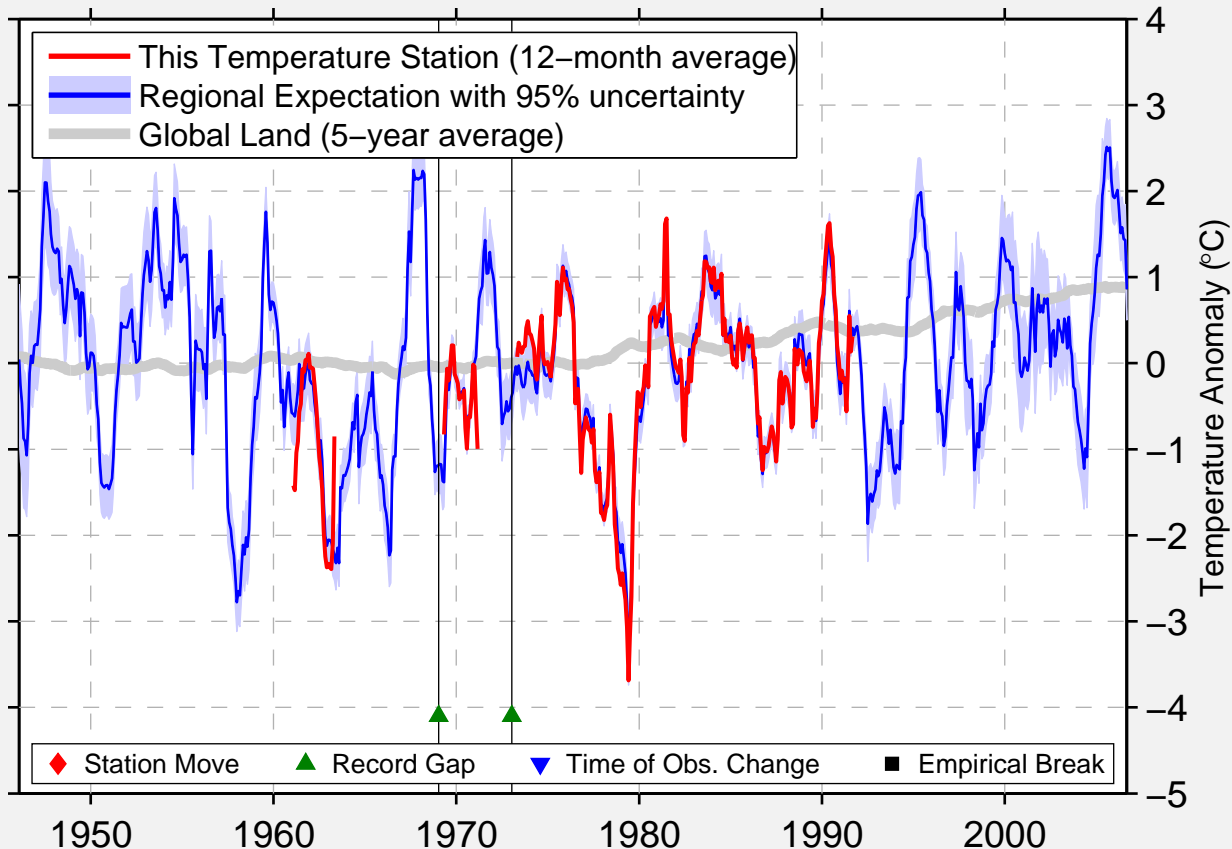

B. PRONCHISHCHEVOY

75.533 N, 113.517 E (Russia)

Data Quality Controlled and Aligned at Breakpoints

Berkeley Earth