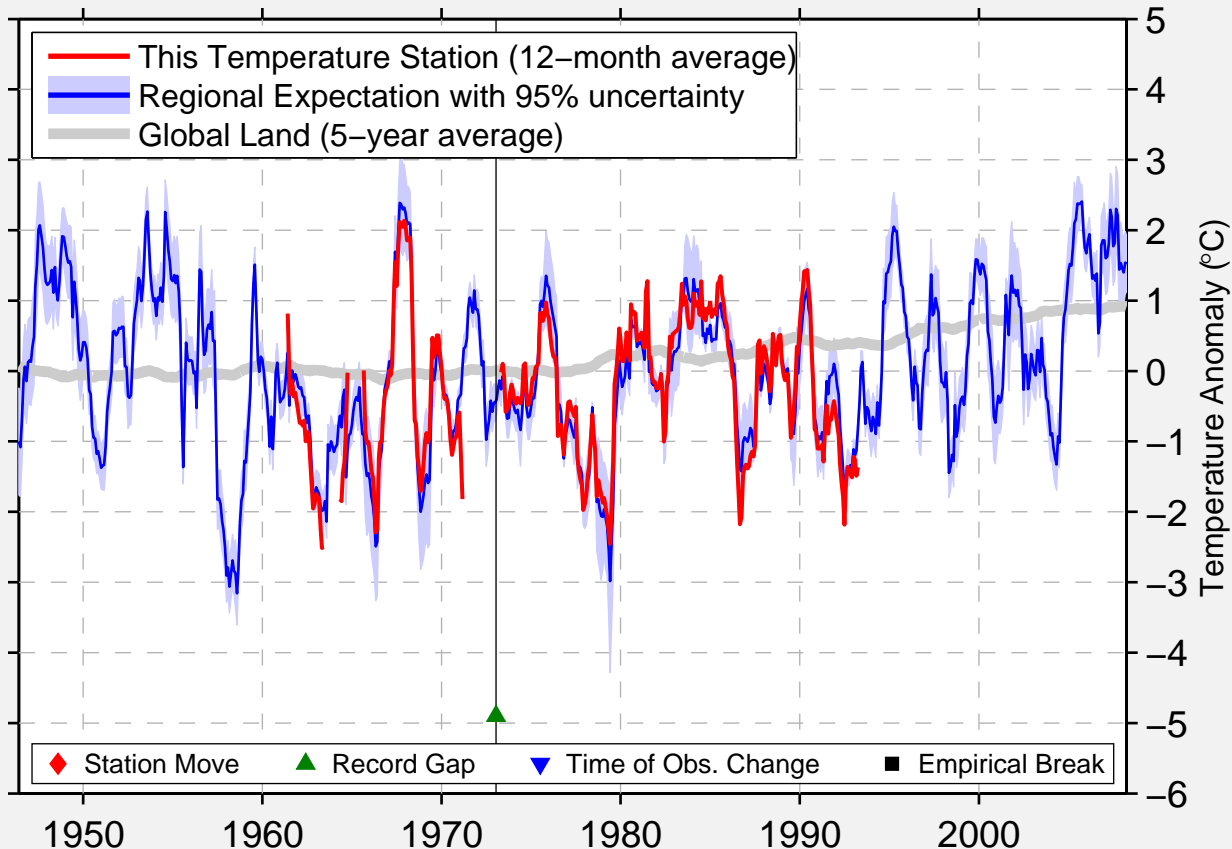

# LAKE TAJMYR

74.500 N, 102.500 E (Russia)

Data Quality Controlled and Aligned at Breakpoints

Berkeley Earth