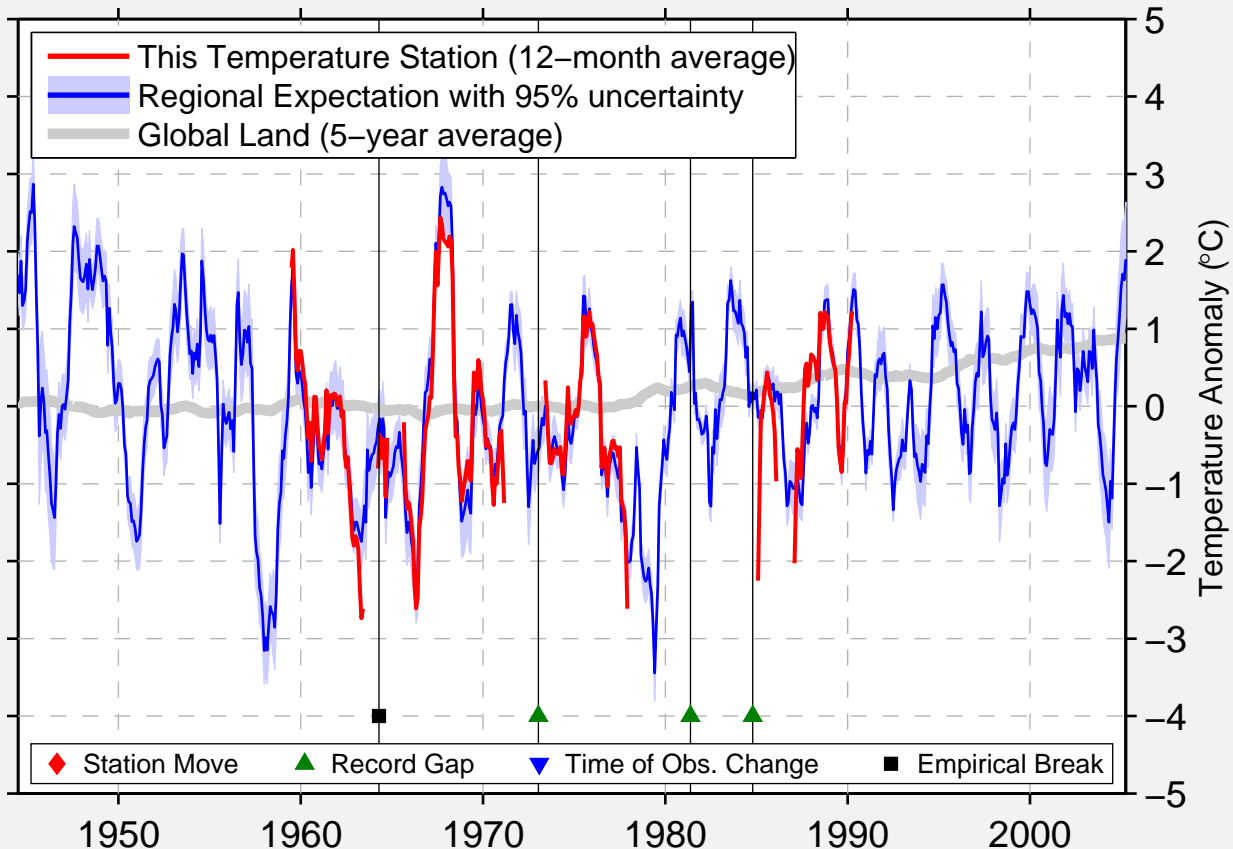

# CAPE KASISTY

73.650 N, 109.750 E (Russia)

Data Quality Controlled and Aligned at Breakpoints

Berkeley Earth