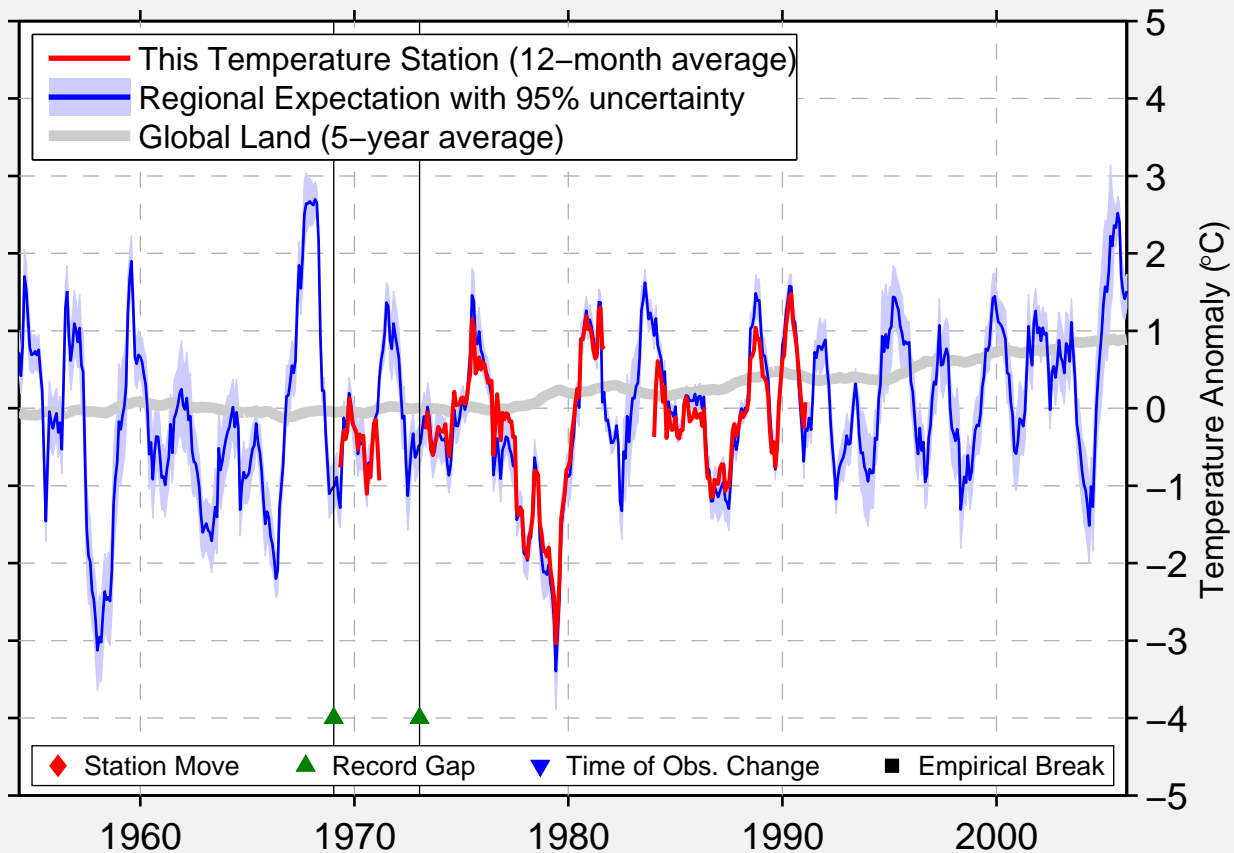

CAPE TERPAY-TUMUS

73.567 N, 118.750 E (Russia)

Data Quality Controlled and Aligned at Breakpoints

Berkeley Earth