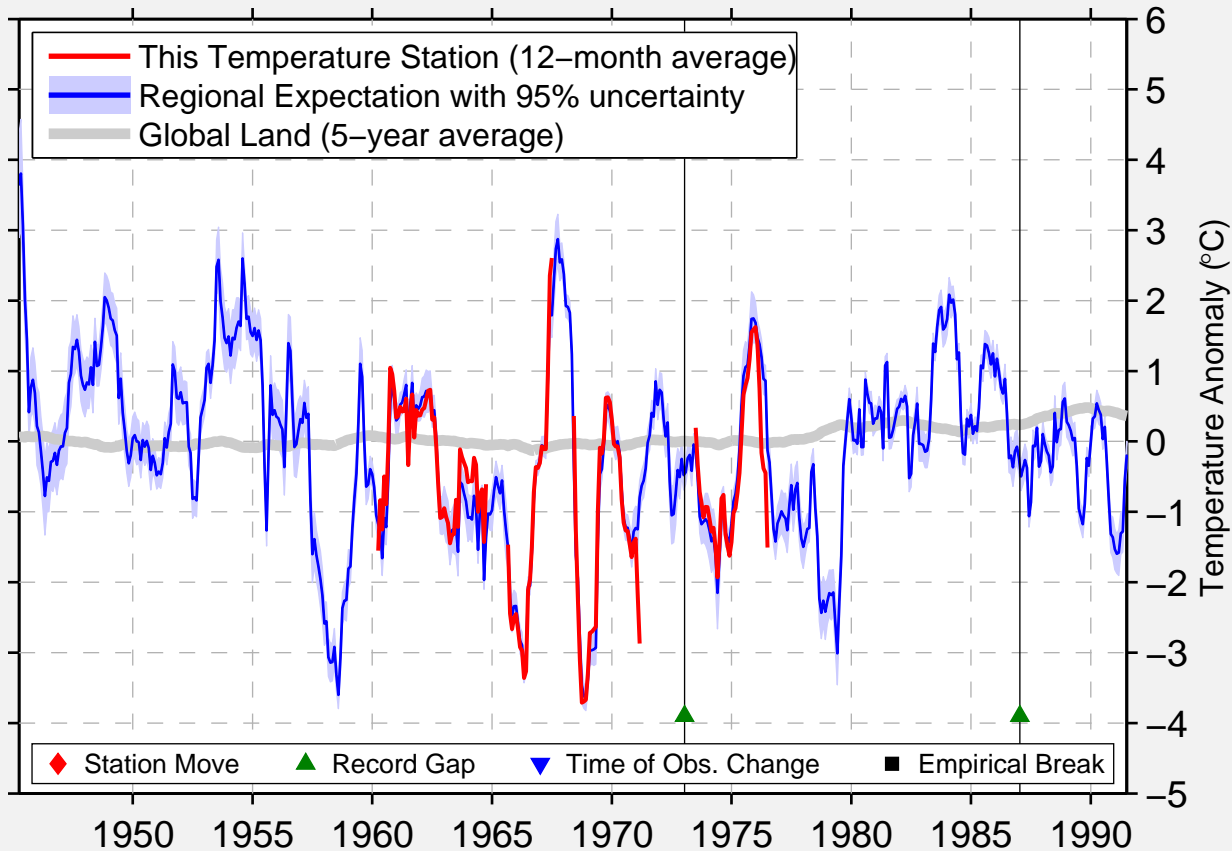

TAREYA (STREAM)

73.250 N, 90.917 E (Russia)

Data Quality Controlled and Aligned at Breakpoints

Berkeley Earth