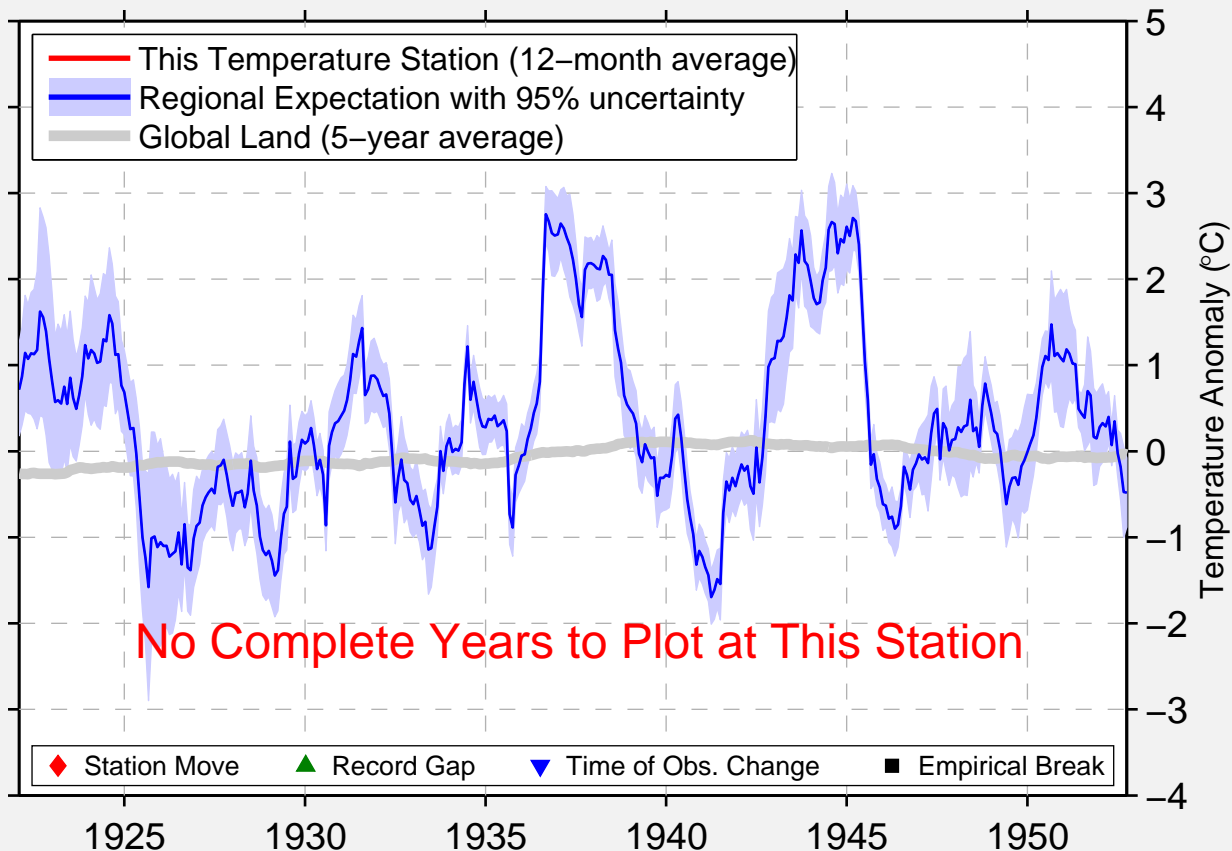

# NYS VYKHODNOY

73.233 N, 56.683 E (Russia)

**No Complete Years to Plot at This Station**

◆ Station Move    ▲ Record Gap    ▼ Time of Obs. Change    ■ Empirical Break