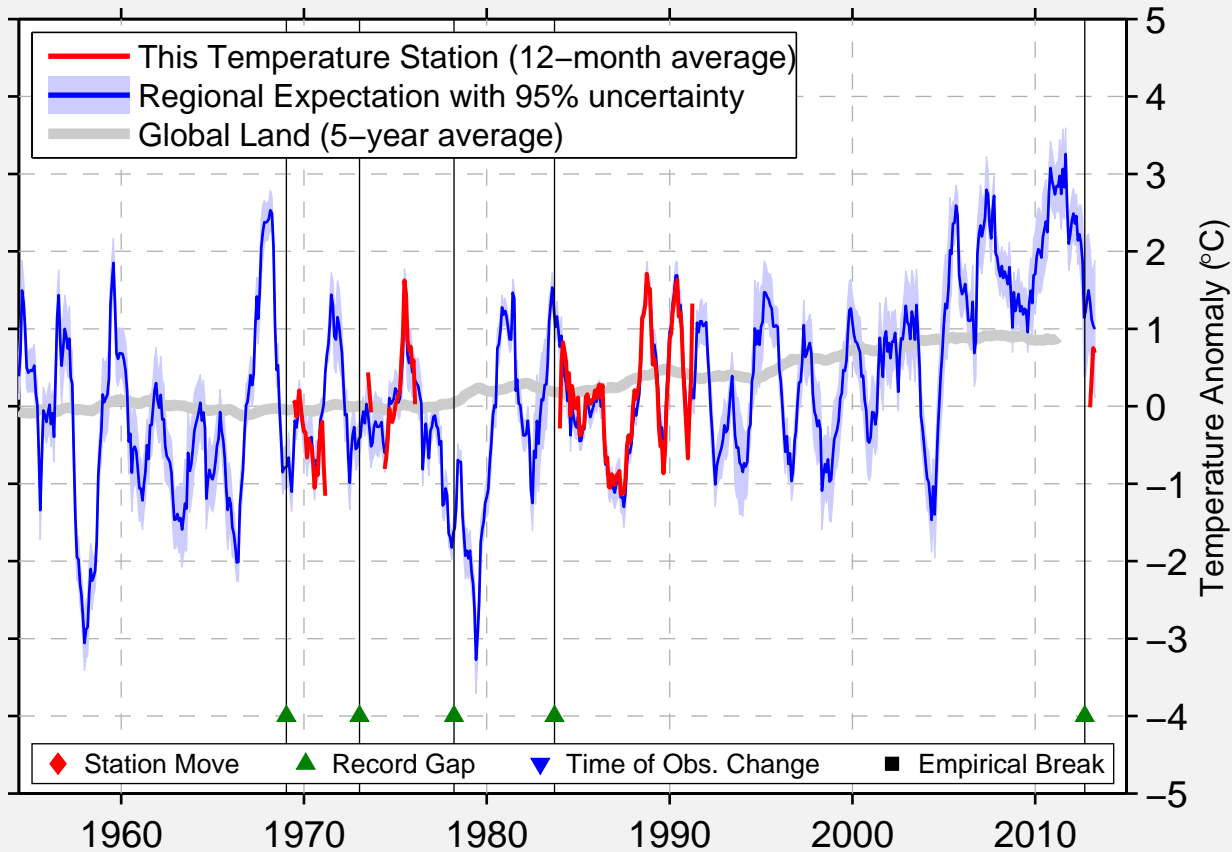

# UST'OLENEK

73.000 N, 119.867 E (Russia)

Data Quality Controlled and Aligned at Breakpoints

Berkeley Earth