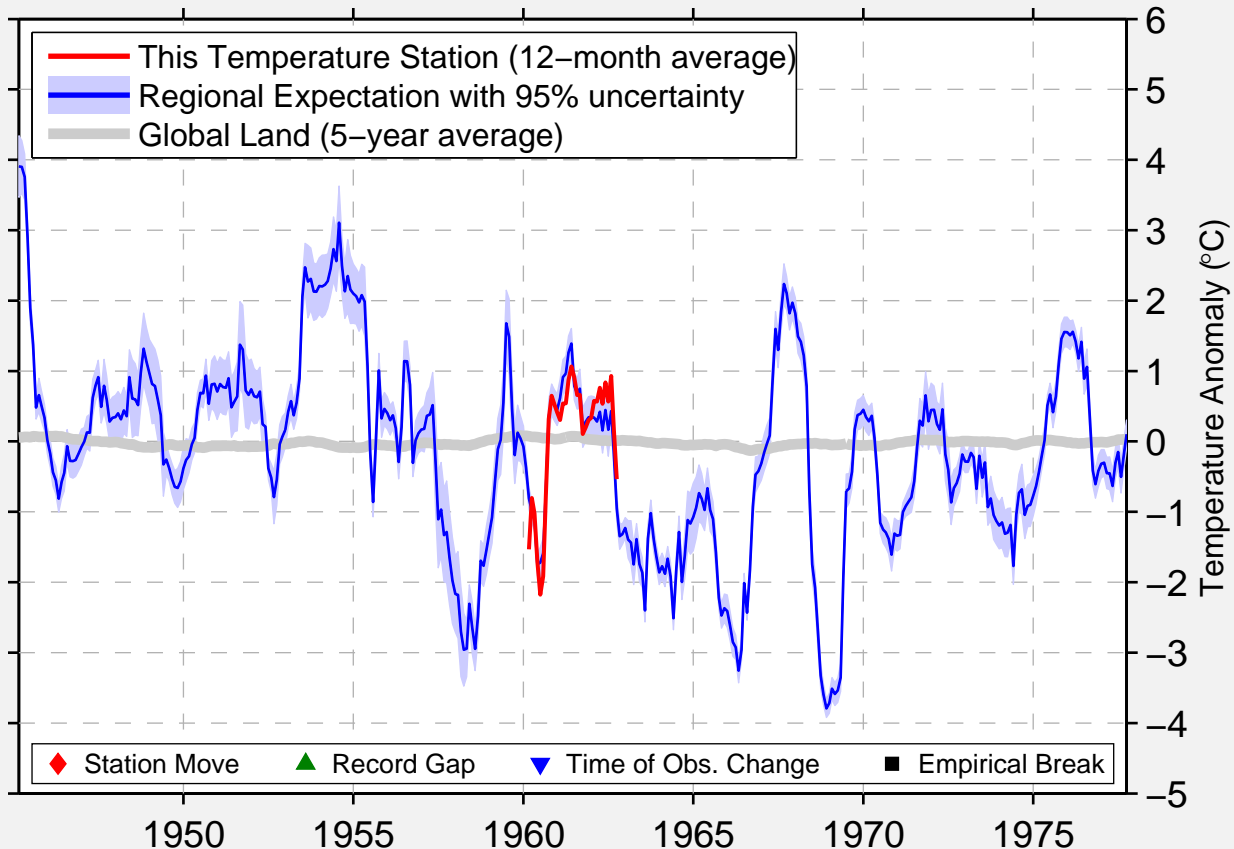

POLUDSTROV YAMAL

72.667 N, 70.833 E (Russia)

Data Quality Controlled and Aligned at Breakpoints

Berkeley Earth