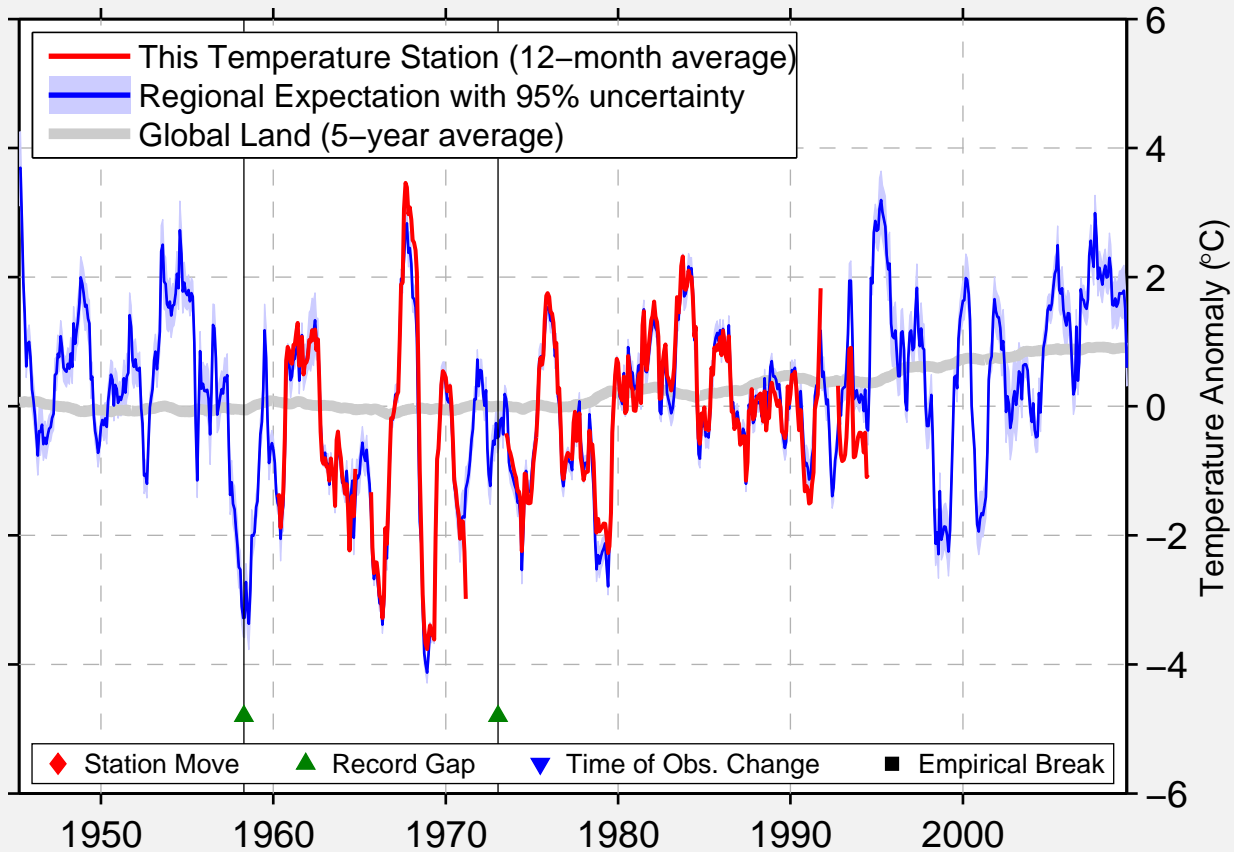

LESKINO

72.333 N, 79.500 E (Russia)

Data Quality Controlled and Aligned at Breakpoints

Berkeley Earth