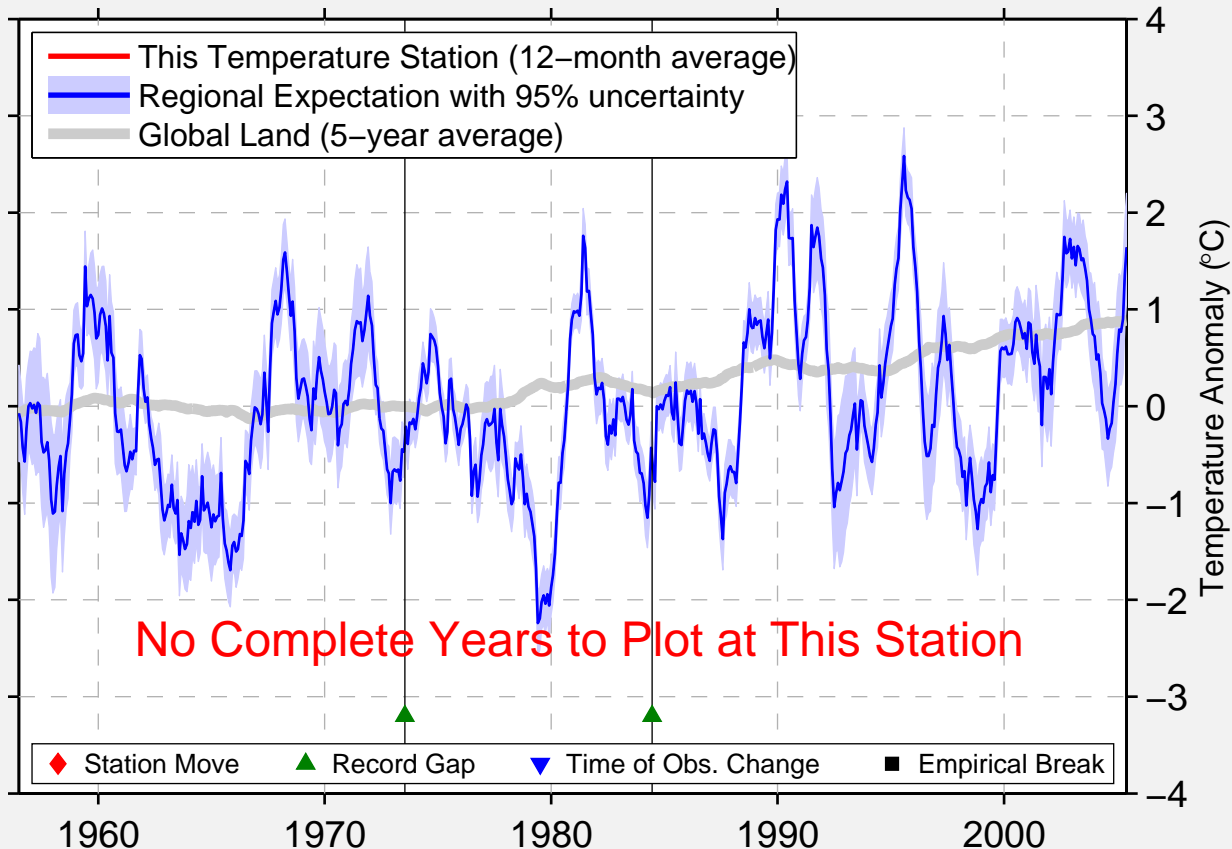

OZERO MOGOTOYEVO

72.233 N, 149.083 E (Russia)

Data Quality Controlled and Aligned at Breakpoints

Berkeley Earth