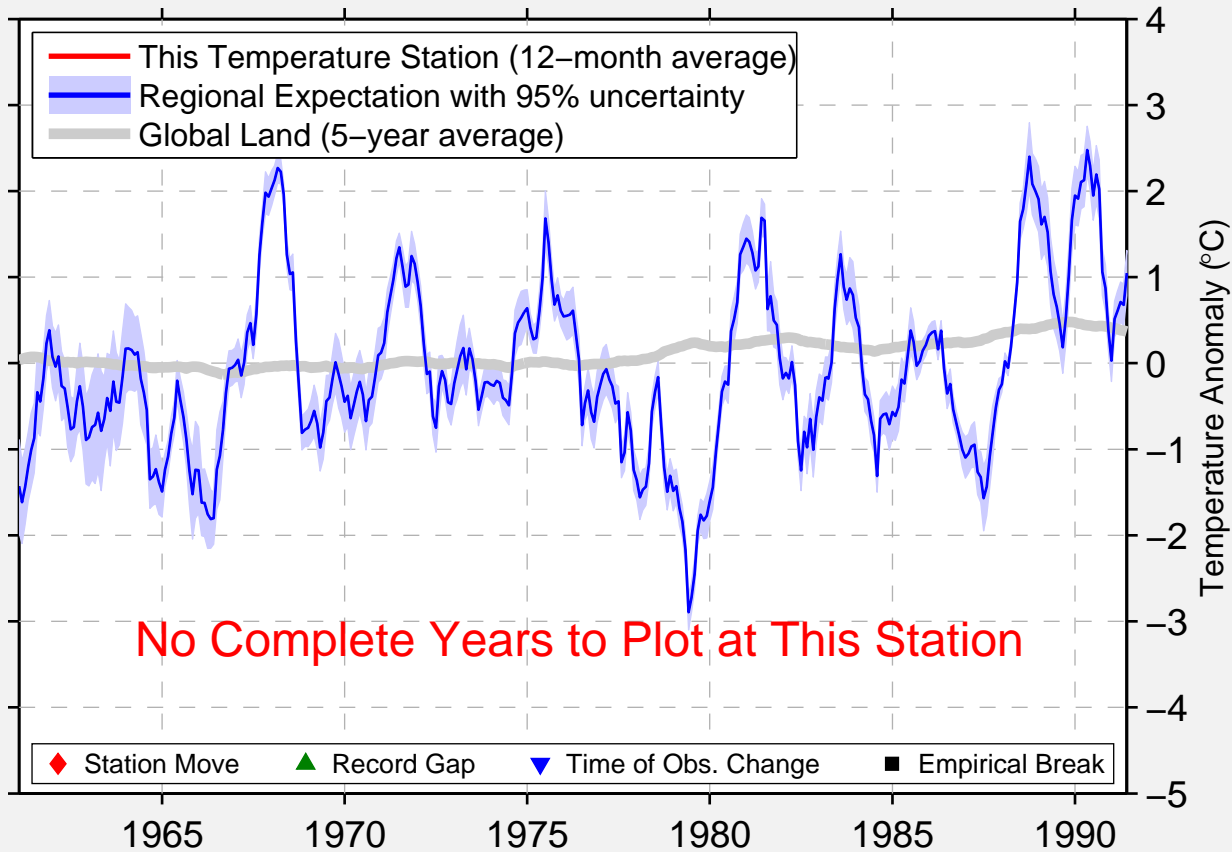

BOGUS SOVIET

72.167 N, 132.667 E (Russia)

Data Quality Controlled and Aligned at Breakpoints

Berkeley Earth