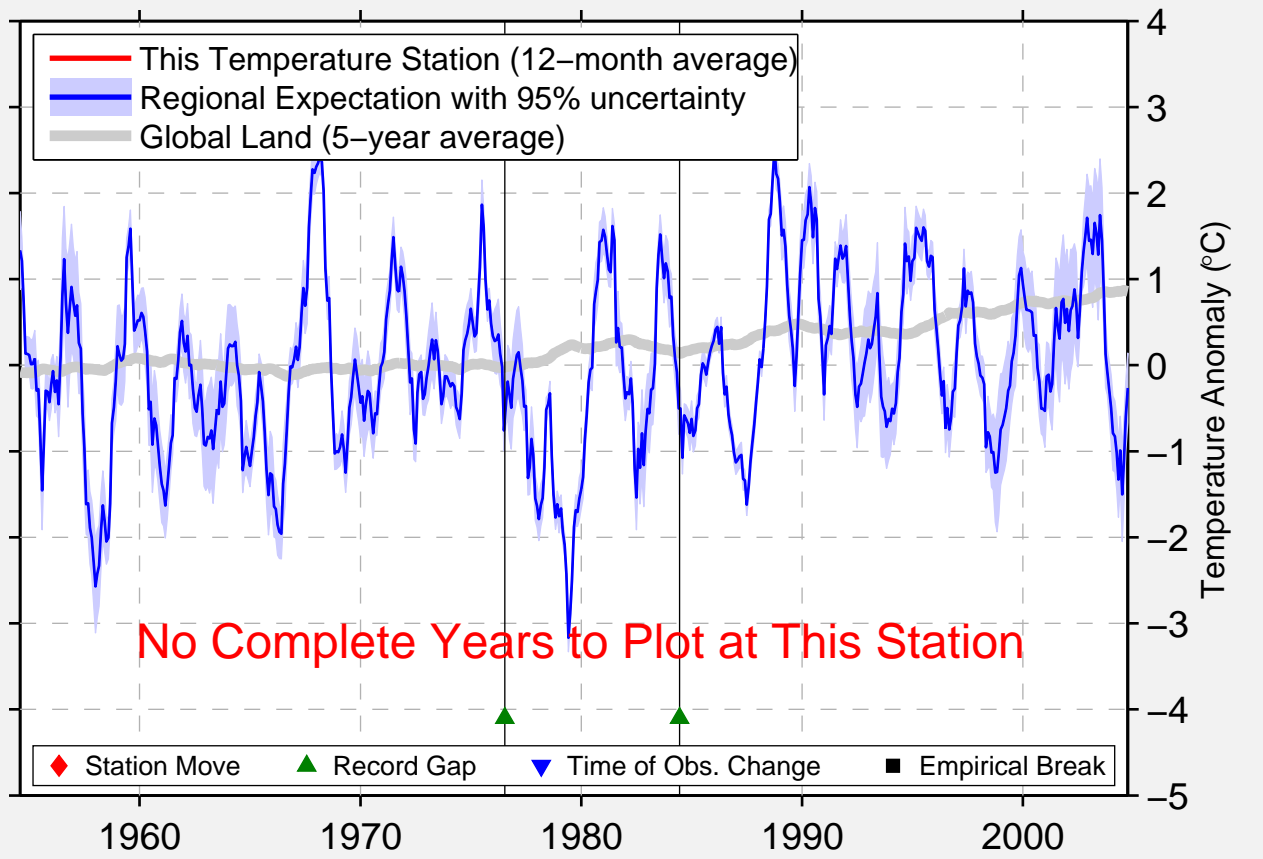

# BYKOVSKI

72.017 N, 129.133 E (Russia)

No Complete Years to Plot at This Station

◆ Station Move    ▲ Record Gap    ▼ Time of Obs. Change    ■ Empirical Break