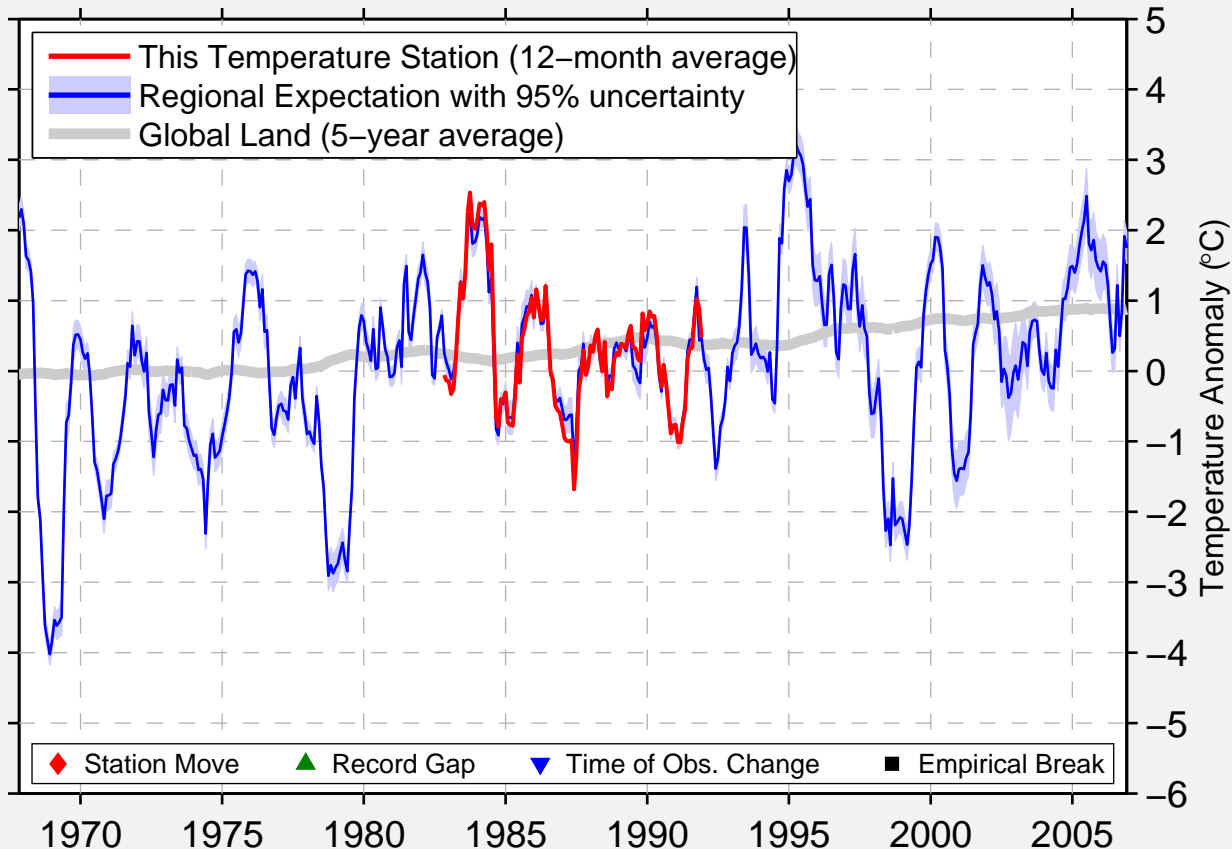

# MONGATALYANG

71.983 N, 75.400 E (Russia)

Data Quality Controlled and Aligned at Breakpoints

Berkeley Earth