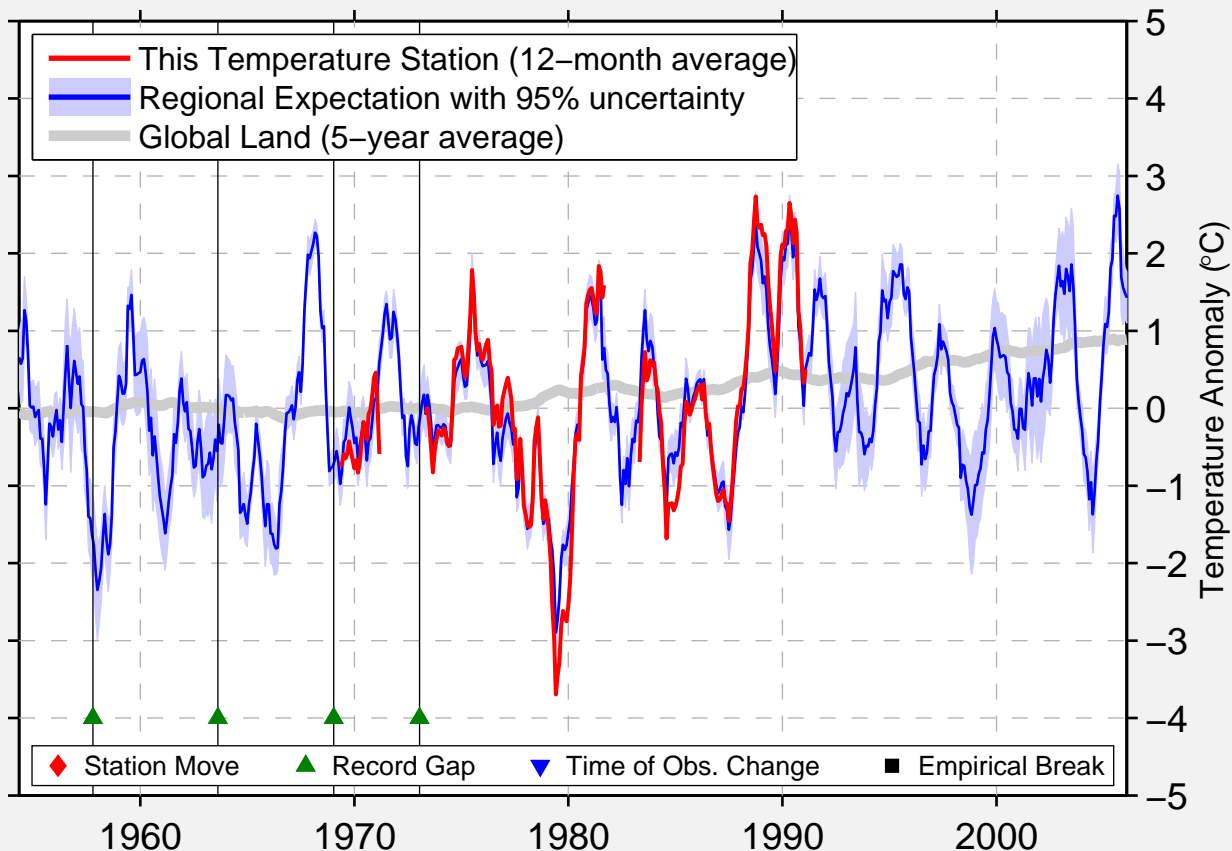

MOSTAKH ISLAND

71.533 N, 129.917 E (Russia)

Data Quality Controlled and Aligned at Breakpoints

Berkeley Earth