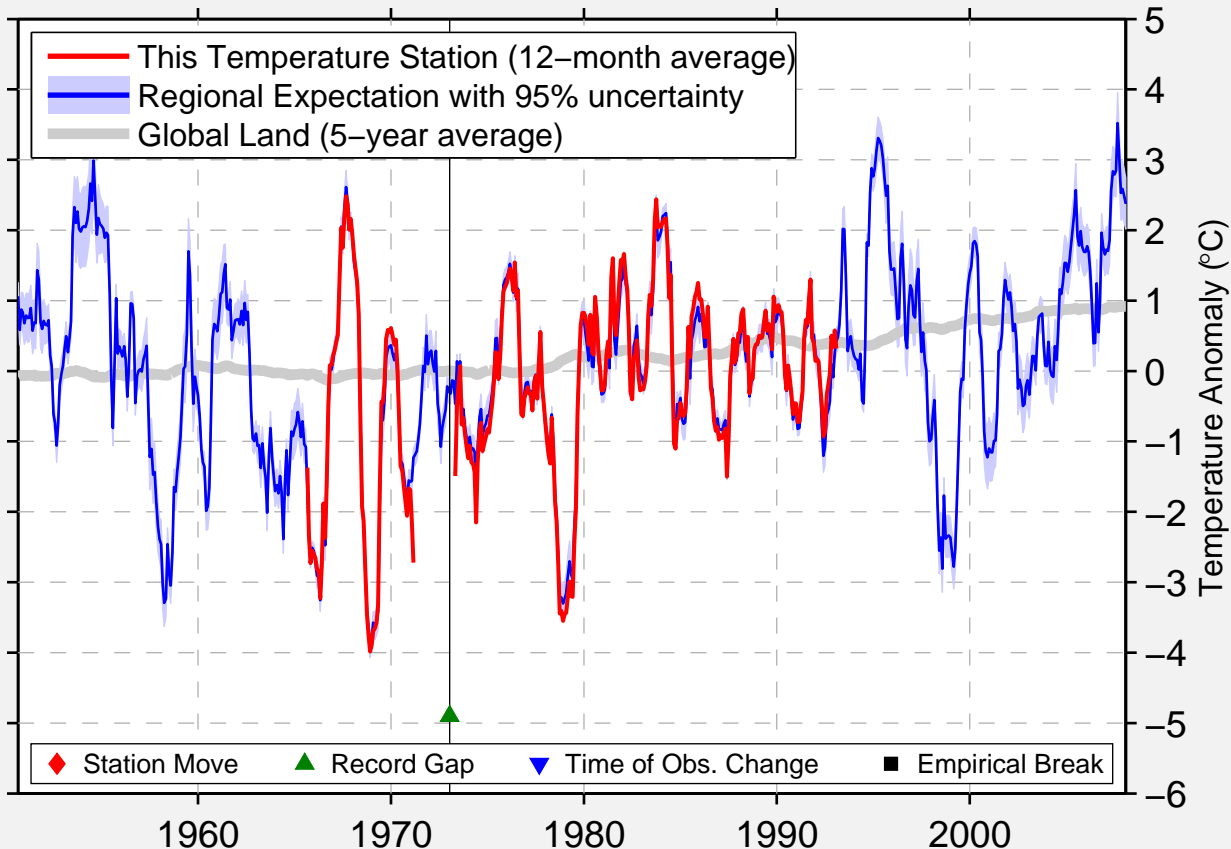

# TAMBEY

71.483 N, 71.817 E (Russia)

Data Quality Controlled and Aligned at Breakpoints

Berkeley Earth