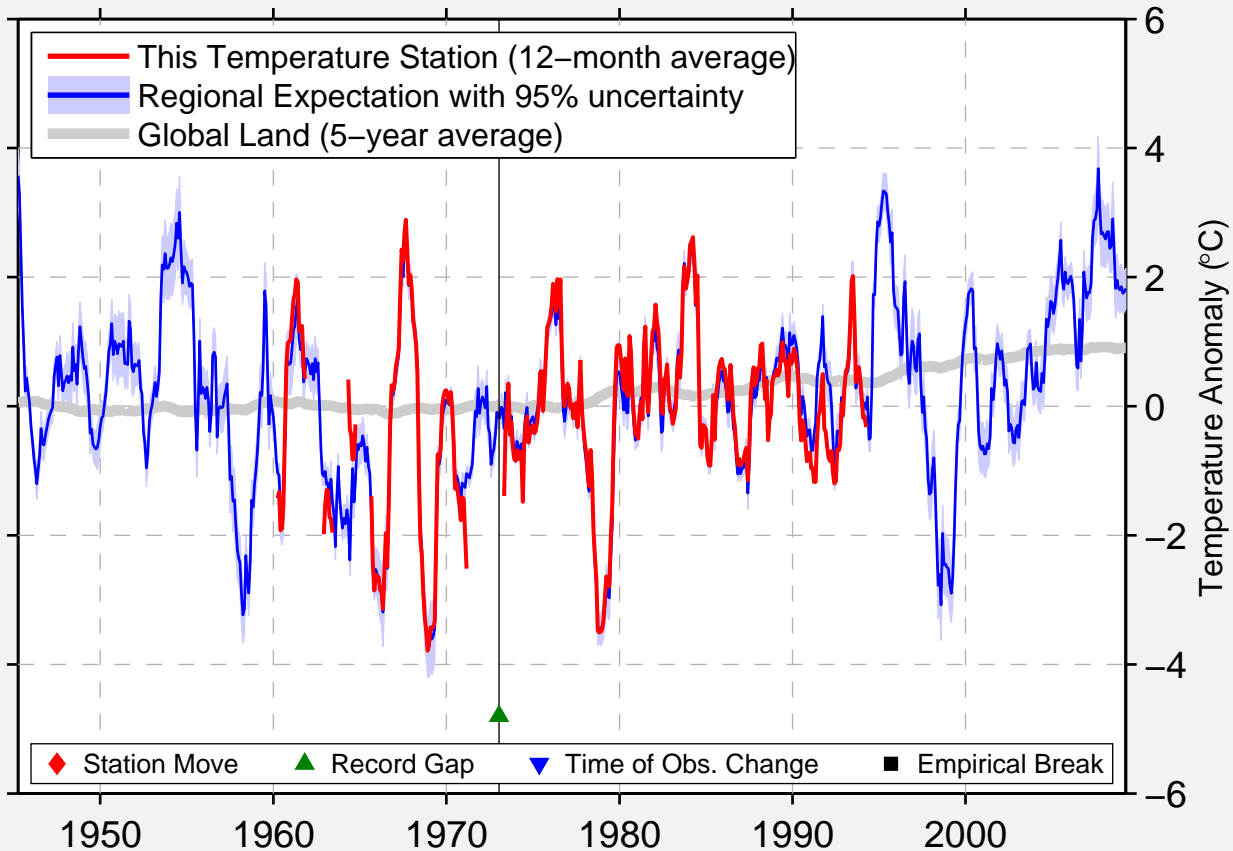

# CAPE KHARASOVOY

71.400 N, 67.633 E (Russia)

Data Quality Controlled and Aligned at Breakpoints

Berkeley Earth