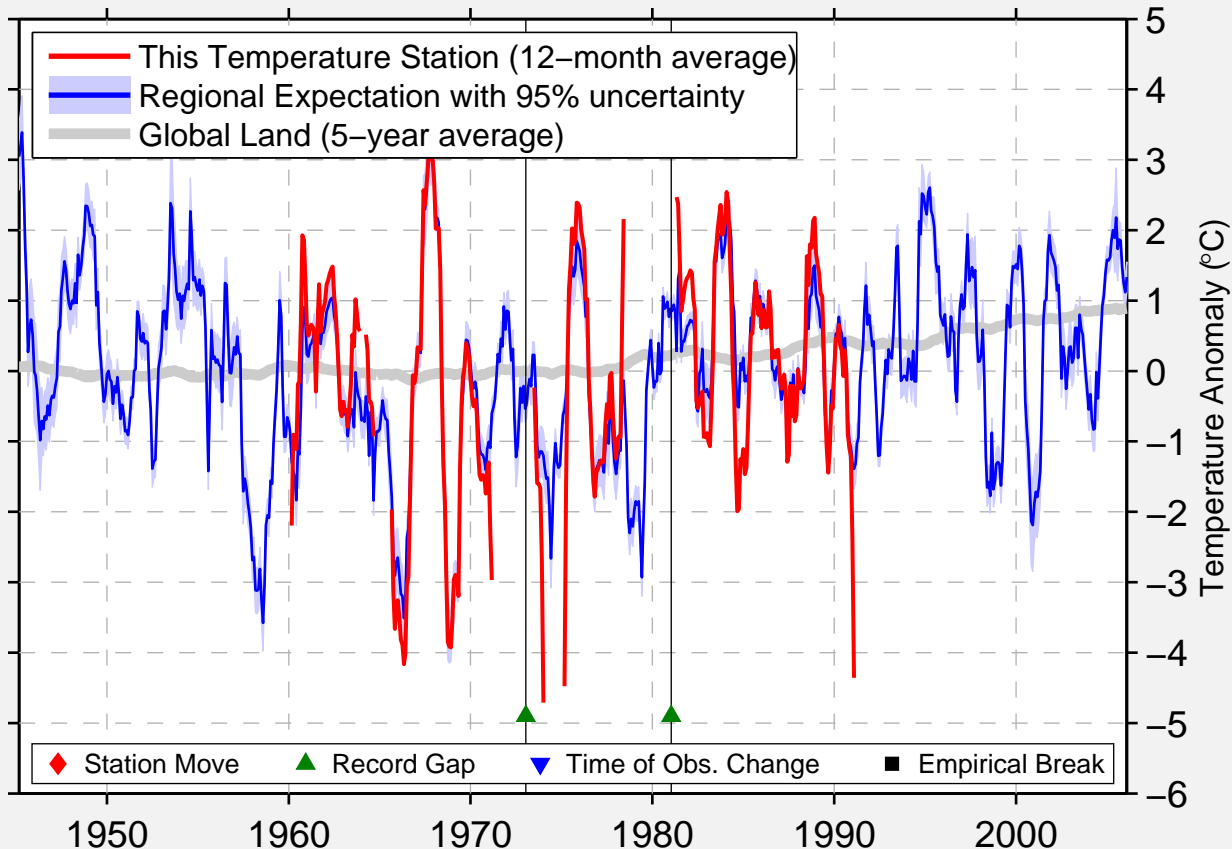

# KRESTI

70.850 N, 89.883 E (Russia)

Data Quality Controlled and Aligned at Breakpoints

Berkeley Earth