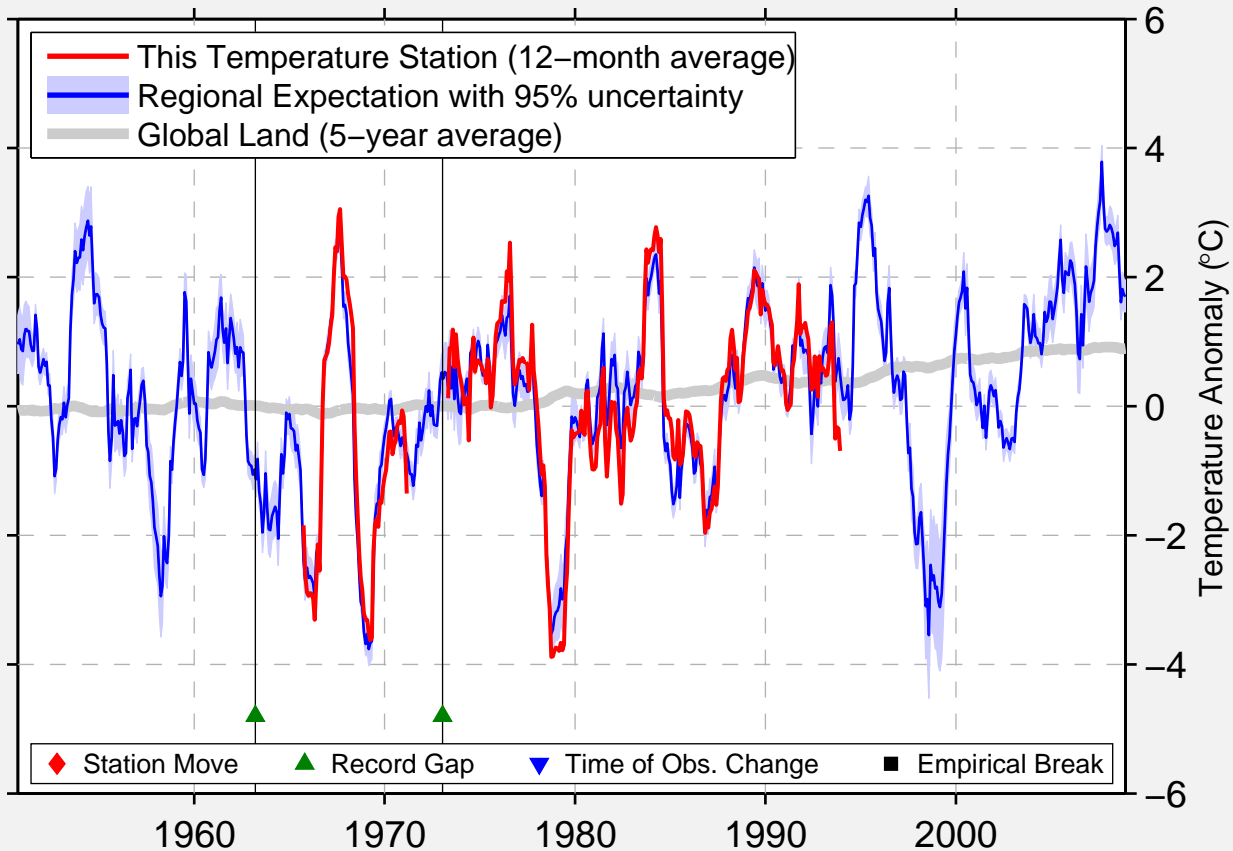

# CAPE MENSHIKOVA

70.717 N, 57.617 E (Russia)

Data Quality Controlled and Aligned at Breakpoints

Berkeley Earth