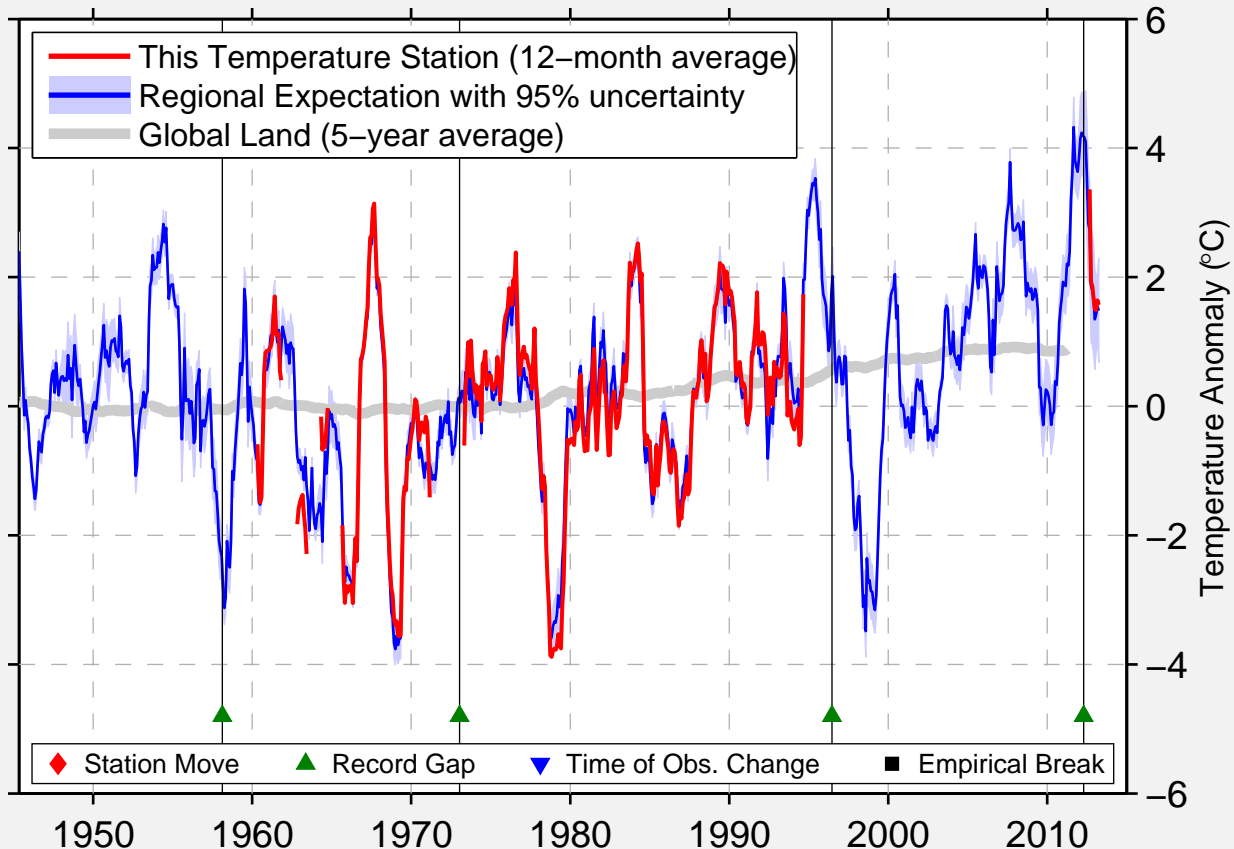

CAPE BOLVANSKIJ

70.447 N, 59.091 E (Russia)

Data Quality Controlled and Aligned at Breakpoints

Berkeley Earth