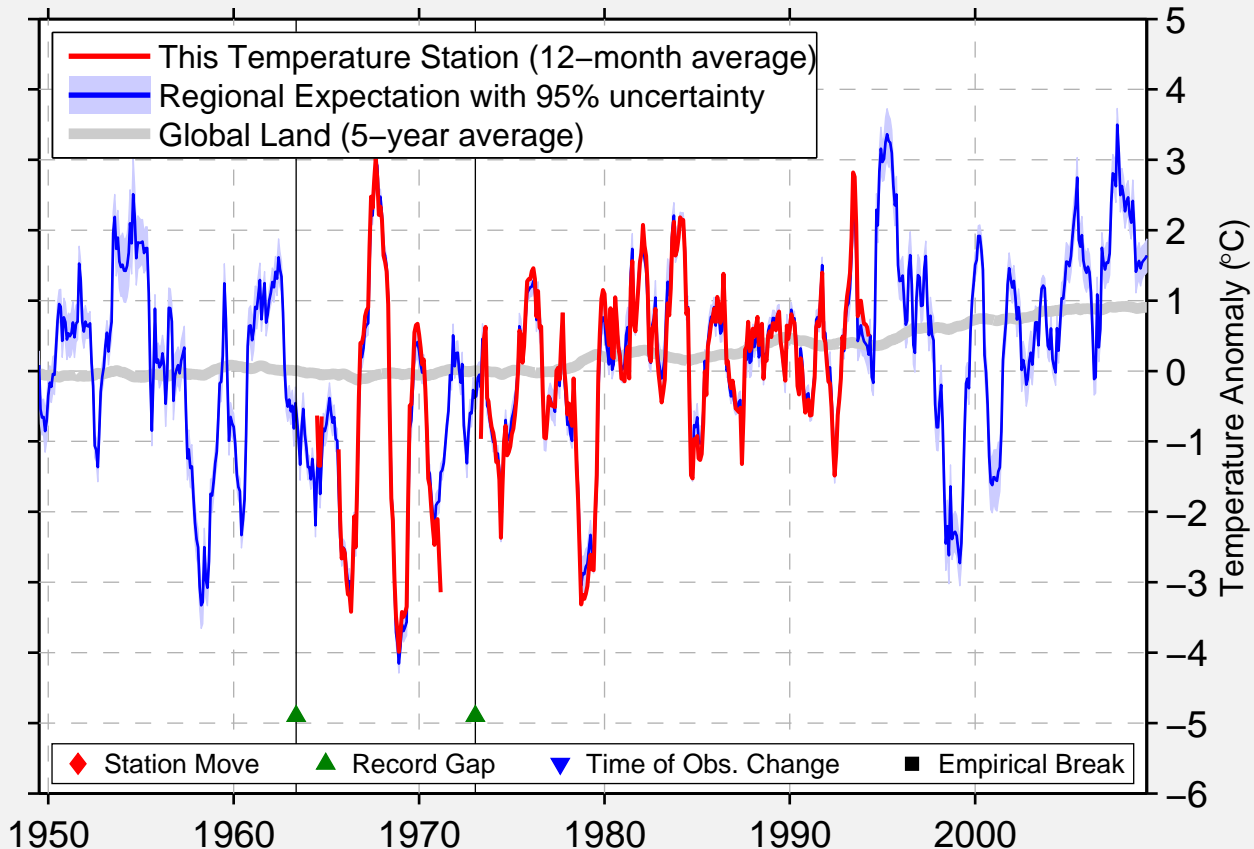

TADIBE-YAKHA

70.350 N, 74.133 E (Russia)

1950 1960 1970 1980 1990 2000

Data Quality Controlled and Aligned at Breakpoints

Berkeley Earth