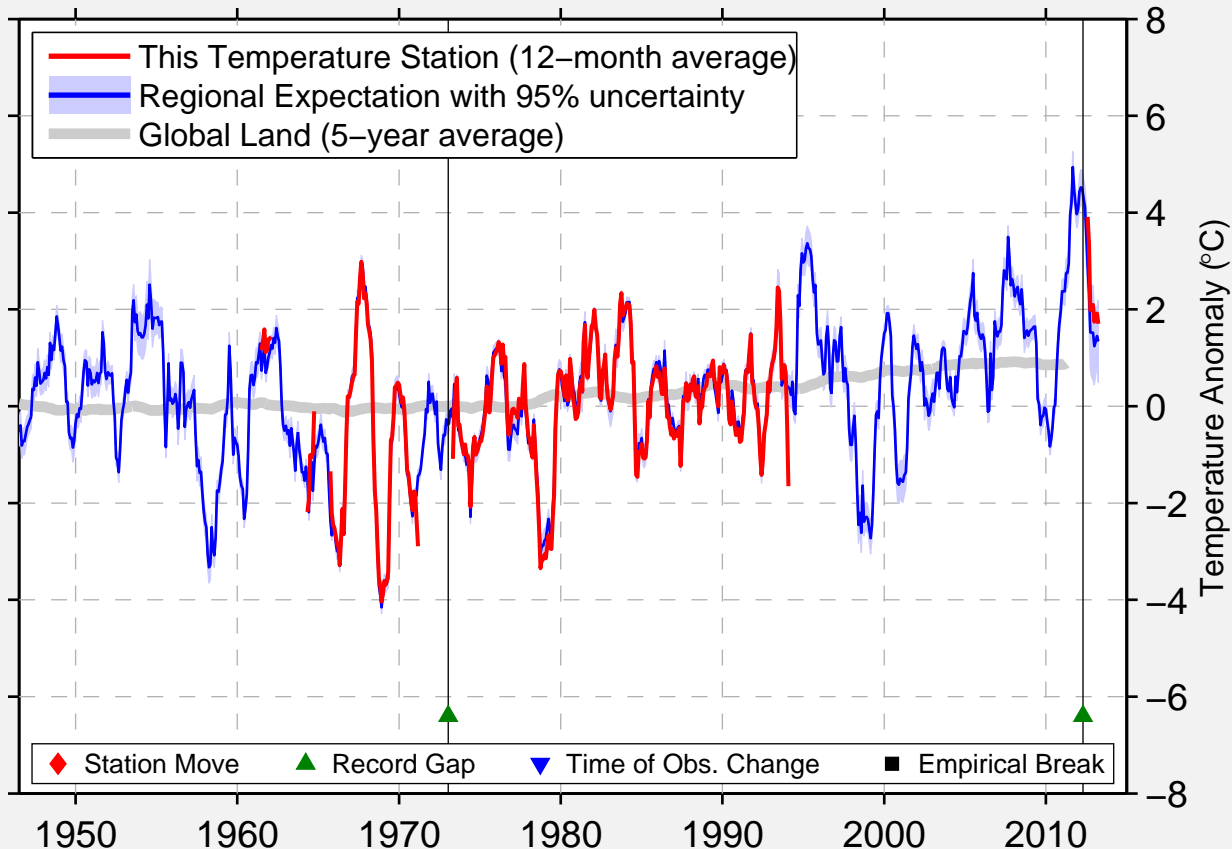

SEJAHA

70.170 N, 72.514 E (Russia)

Data Quality Controlled and Aligned at Breakpoints

Berkeley Earth