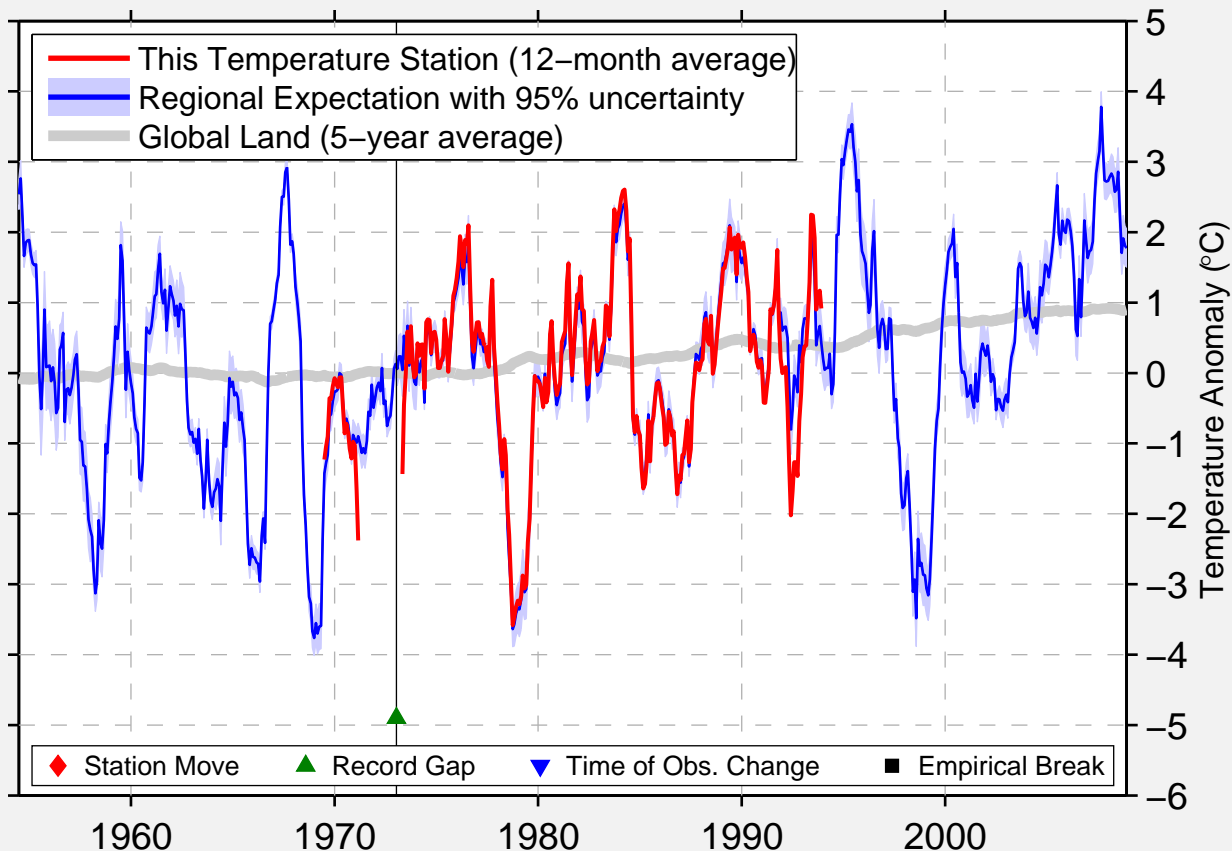

CAPE BELY

69.483 N, 60.333 E (Russia)

Data Quality Controlled and Aligned at Breakpoints

Berkeley Earth