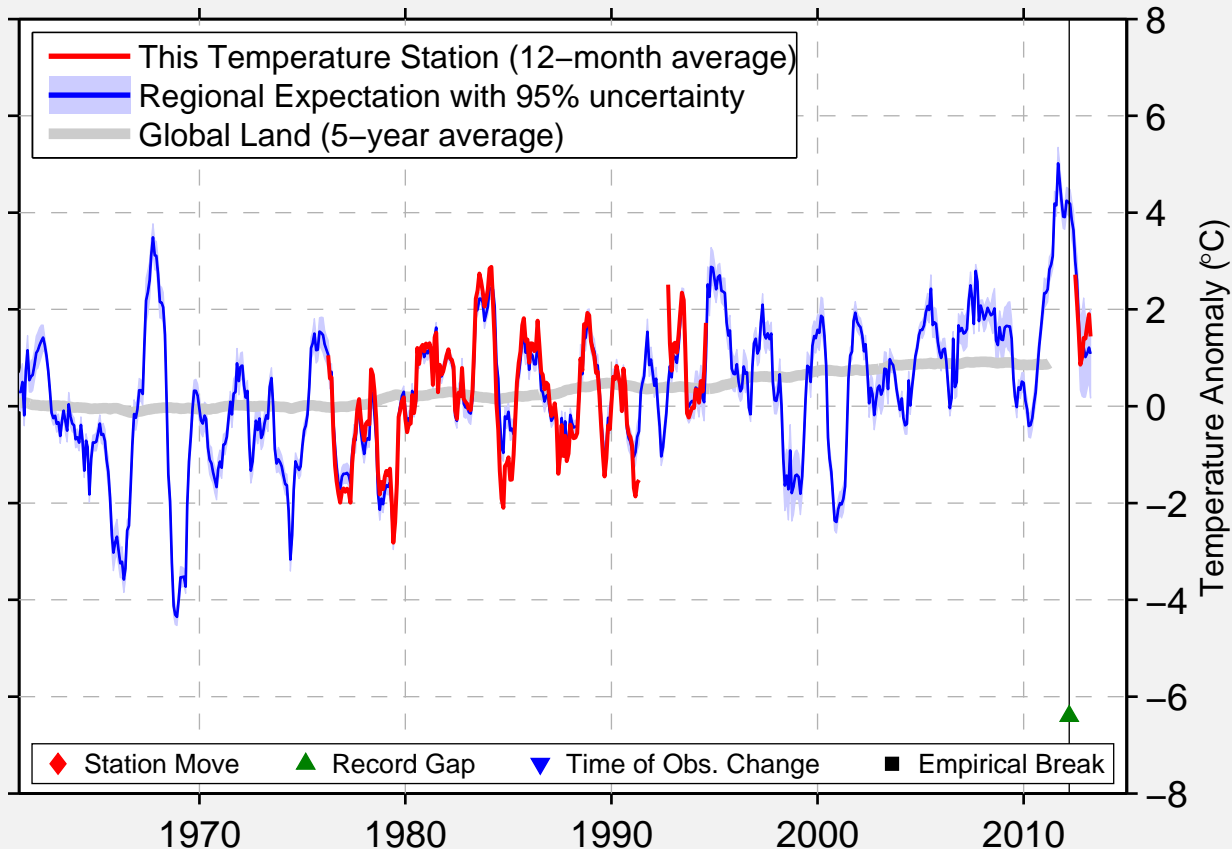

NORILSK

69.333 N, 88.250 E (Russia)

Data Quality Controlled and Aligned at Breakpoints

Berkeley Earth