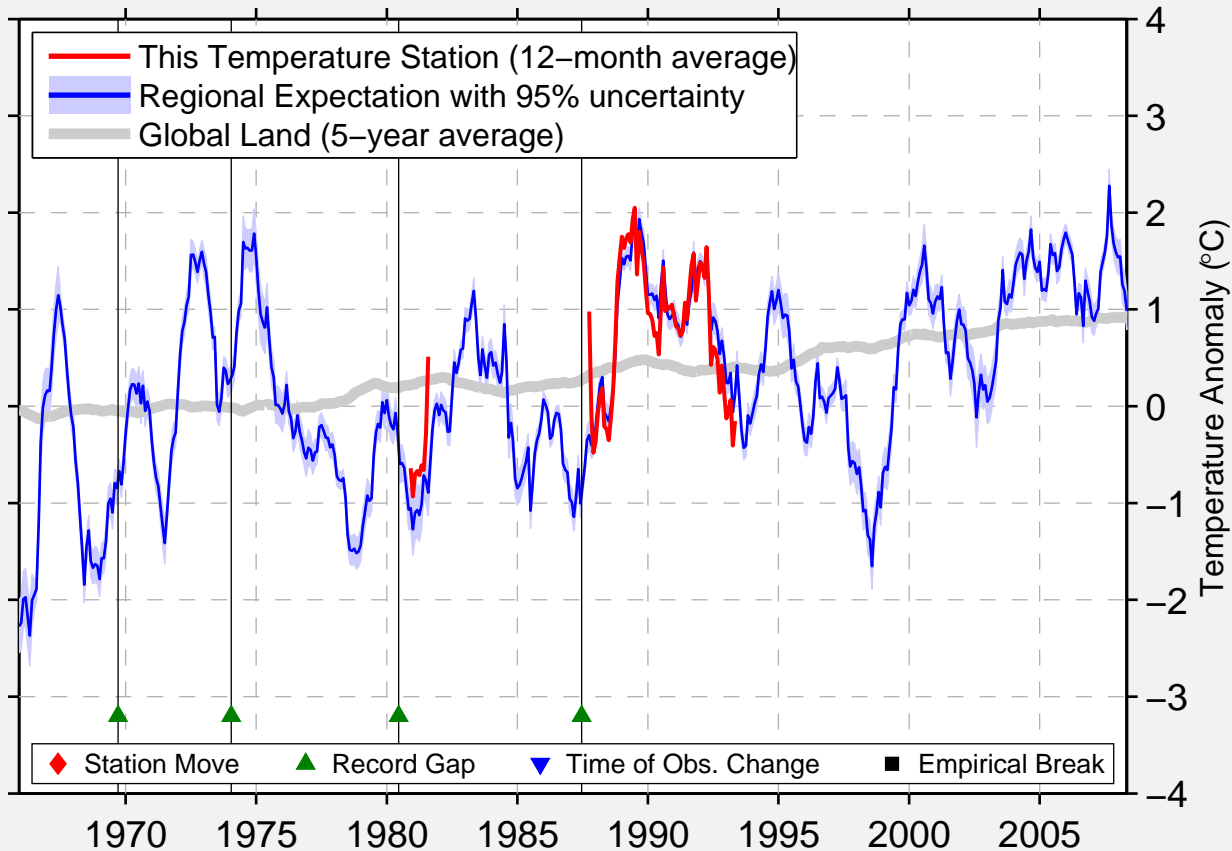

URA-GUBA (BAY)

69.283 N, 32.800 E (Russia)

Data Quality Controlled and Aligned at Breakpoints

Berkeley Earth