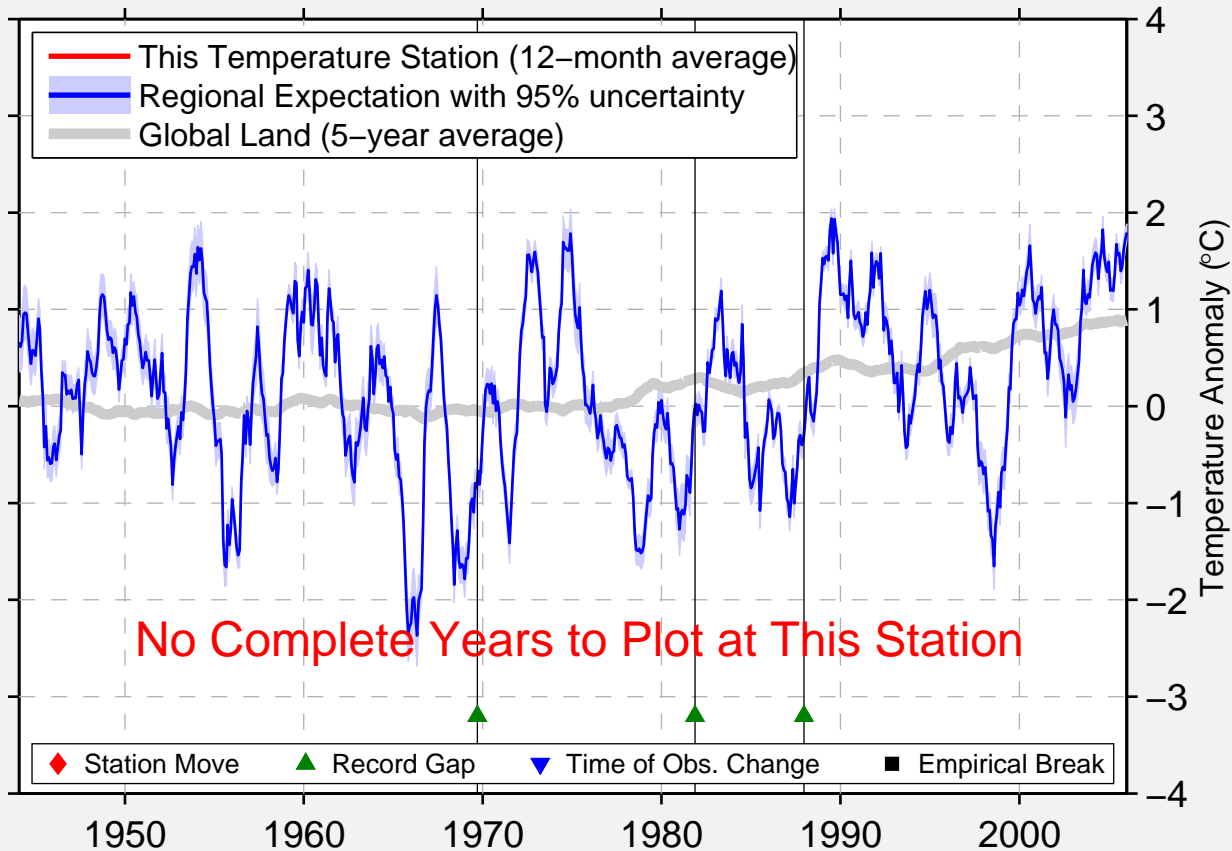

PEREVALYAUUR

69.267 N, 31.767 E (Russia)

Data Quality Controlled and Aligned at Breakpoints

Berkeley Earth