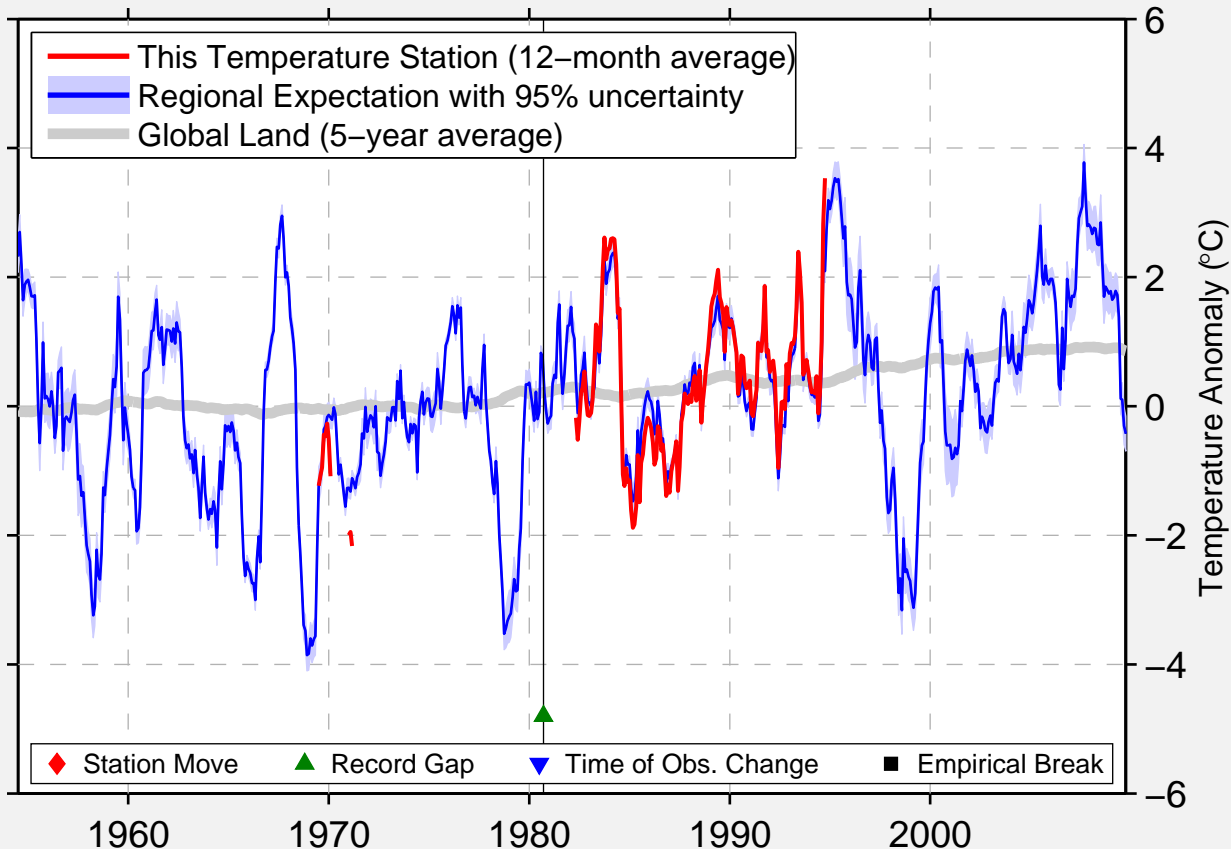

UST-KARA

69.250 N, 64.983 E (Russia)

Data Quality Controlled and Aligned at Breakpoints

Berkeley Earth